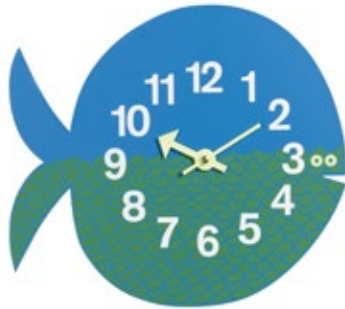

Zoo Timers

George Nelson, 1965

vitra.

Zoo Timers - Omar the Owl

Zoo Timers - Fernando the Fish

Zoo Timers - Elihu the Elephant

As a truly multi-talented designer, George Nelson was also successful as a graphic designer. His Zoo Timers – animals drawn in bright colors – offer children a playful and cheerful start to telling the time. Vitra Design Museum Collection.

- **Material:** plywood, multicolored print.
- **Hands:** sheet metal.
- **Scope of delivery:** high-grade quartz clockwork, includes 1.5V battery.

DIMENSIONS

Omar the Owl, H 10" x W 10 5/8" x D 1 3/8"

Fernando the Fish, H 9 7/8" x W 11" x D 1 3/8"

Elihu the Elephant, H 12 5/8" x W 12 5/8" x D 2"