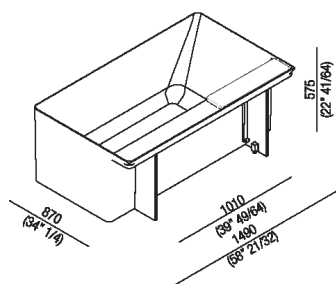

Bathtub with panel, for corner or niche installation (corners resting against the wall not rounded)

AVAS1077_

design LucidiPevere, 2015

Rectangular wall mounted bathtub with slight slope that allows to add objects and accessories.

Bathtub in white Cristalplant® biobased or two coloured (exterior in dark grey RAL7021 or light grey RAL7044) featuring a side shelf which can be equipped with a iroko tray. Available with panel for wall mounting, with overflow hole. The tap can be positioned on the wall, on the ground or on the side shelf. In these cases, you can also have internal supply via the hole with the ring nut in polished stainless steel. With waste with cap in white Cristalplant® biobased .MET0725C (can also be used for bathtubs on display). The two-coloured model can be made in a colour chosen by the client with a surcharge of 15%. For an easier installation of the bathtub we recommend to use the template for the positioning of the waste trap AKITPZVAS.

Height:	57.5 cm	22" 41/64 inches
Length:	149 cm	58" 21/32 inches
Weight:	120 kg	253 lbs
Depth:	87 cm	34" 1/4 inches
Capacity:	277 l	74 gal
Packaging:	100 x 200 x 82 cm	39" 3/8 x 78" 3/4 x 32" 1/4 inches
Total weight:	193 kg	425 lbs

* inserasso gruppo / axial distance for tap
 ** filo inferiore gruppo / Tap's lower edge

Dimensions for freestanding spouts

	A	B	C	D	E
FEZ (ARUB140, ARUB145, ARUB170N)	120 (3" 1/8)	220 (8" 21/32)	345 (13" 37/64)	225 (10" 7/16)	415 (16" 11/32)
MEMORY (ARUB1078, ARUB1072, ARUB1033)	120 (3" 1/8)	220 (8" 21/32)	345 (13" 37/64)	265 (10" 7/16)	415 (16" 11/32)
SQUARE (ARUB0961L, ARUB0934L, ARUB0935NL, ARUB0936NL, ARUB0952L, ARUB1024N, ARUB1112, ARUB1115)	85 (3" 11/32)	220 (8" 21/32)	345 (13" 37/64)	230 (9" 1/16)	380 (14" 61/64)
SEN (ASEN0911)	85 (3" 11/32)	220 (8" 21/32)	345 (13" 37/64)	230 (9" 1/16)	380 (14" 61/64)