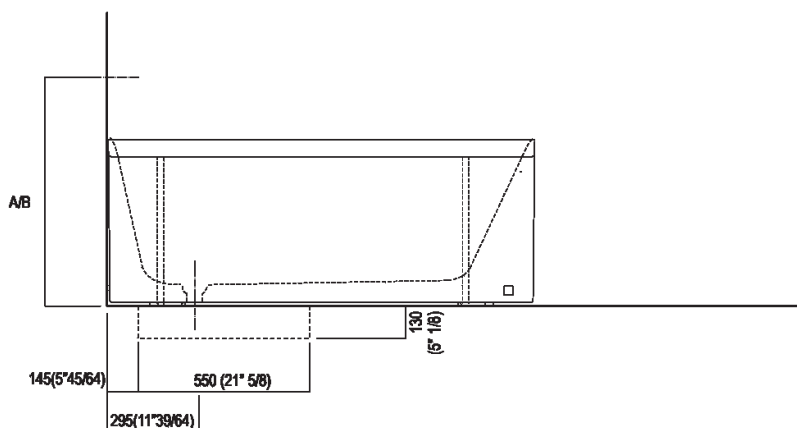

Height:	57.5 cm	22" 41/64 inches
Length:	149 cm	58" 21/32 inches
Weight:	120 kg	253 lbs
Depth:	87 cm	34" 1/4 inches
Capacity:	277 l	74 gal
Packaging:	100 x 200 x 82 cm	39" 3/8 x 78" 3/4 x 32" 1/4 inches
Total weight:	193 kg	425 lbs

Finishes

-  White/dark grey
-  White/light grey
-  White

Materials

-  Cristalplant® biobased

Main dimensions

Dimensions for recess

Dimensions for wall mounted taps

	A*	B**
FEZ (ARUB050000L, ARUB051000L, ARUB150000C, ARUB151000C, ARUB1089S, ARUB190000C, ARUB191000C, ARUB1091S)	725 (28'35/64)	-
MEMORY (ARUB1076S, ARUB1077S, ARUB1040S)	725 (28'35/64)	-
SQUARE (ARUB0932N, ARUB0933N)	-	725 (28'35/64)
SEN (ASEN0912V)	-	725 (28'35/64)

* inserasso gruppo / axial distance for tap
 ** filo inferiore gruppo / Tap's lower edge

Dimensions for freestanding spouts

	A	B	C	D	E
FEZ (ARUB140, ARUB145, ARUB170N)	120 (3" 1/8)	220 (8" 21/32)	345 (13" 37/64)	225 (10" 7/16)	415 (16" 11/32)
MEMORY (ARUB1078, ARUB1072, ARUB1033)	120 (3" 1/8)	220 (8" 21/32)	345 (13" 37/64)	265 (10" 7/16)	415 (16" 11/32)
SQUARE (ARUB0961L, ARUB0934L, ARUB0935NL, ARUB0936NL, ARUB0952L, ARUB1024N, ARUB1112, ARUB1115)	85 (3" 11/32)	220 (8" 21/32)	345 (13" 37/64)	230 (9" 1/16)	380 (14" 61/64)
SEN (ASEN0911)	85 (3" 11/32)	220 (8" 21/32)	345 (13" 37/64)	230 (9" 1/16)	380 (14" 61/64)