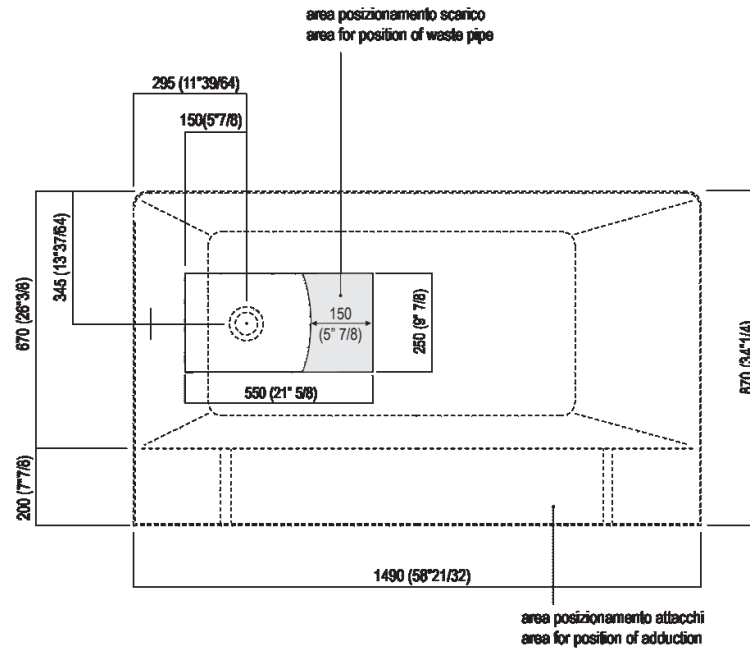

Height:	57.5 cm	22" 41/64 inches
Length:	149 cm	58" 21/32 inches
Weight:	120 kg	253 lbs
Depth:	87 cm	34" 1/4 inches
Capacity:	277 l	74 gal
Packaging:	100 x 200 x 82 cm	39" 3/8 x 78" 3/4 x 32" 1/4 inches
Total weight:	193 kg	425 lbs

Finishes

-  White/dark grey
-  White/light grey
-  White

Materials

-  Cristalplant® biobased

Main dimensions

Dimensions for recess

Dimensions for wall mounted taps

	A*	B**
FEZ (ARUB050000L, ARUB051000L, ARUB150000C, ARUB151000C, ARUB1089S, ARUB190000C, ARUB191000C, ARUB1091S)	725 (28'35/64)	-
MEMORY (ARUB1076S, ARUB1077S, ARUB1040S)	725 (28'35/64)	-
SQUARE (ARUB0932N, ARUB0933N)	-	725 (28'35/64)
SEN (ASEN0912V)	-	725 (28'35/64)

* inserasso gruppo / axial distance for tap
 ** filo inferiore gruppo / Tap's lower edge

Dimensions for freestanding spouts

	A	B	C	D	E
FEZ (ARUB140, ARUB145, ARUB170N)	120 (3" 1/8)	220 (8" 21/32)	345 (13" 37/64)	225 (10" 7/16)	415 (16" 11/32)
MEMORY (ARUB1078, ARUB1072, ARUB1033)	120 (3" 1/8)	220 (8" 21/32)	345 (13" 37/64)	265 (10" 7/16)	415 (16" 11/32)
SQUARE (ARUB0961L, ARUB0934L, ARUB0935NL, ARUB0936NL, ARUB0952L, ARUB1024N, ARUB1112, ARUB1115)	85 (3" 11/32)	220 (8" 21/32)	345 (13" 37/64)	230 (9" 1/16)	380 (14" 61/64)
SEN (ASEN0911)	85 (3" 11/32)	220 (8" 21/32)	345 (13" 37/64)	230 (9" 1/16)	380 (14" 61/64)