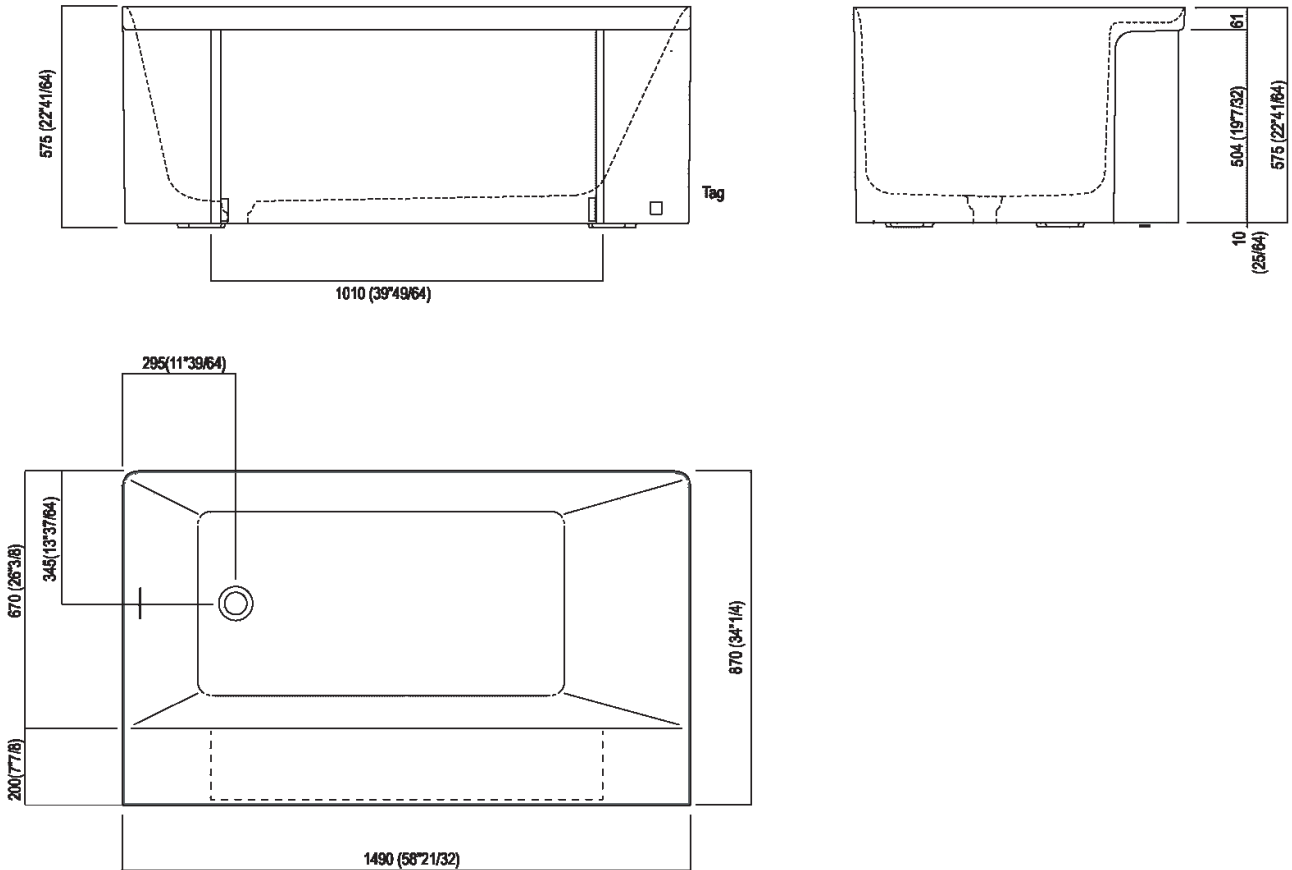

Bathtub with panel, for corner or niche installation (corners resting against the wall not rounded)

AVAS1077_

design LucidiPevere, 2015

Rectangular wall mounted bathtub with slight slope that allows to add objects and accessories.

Height:	57.5 cm	22" 41/64 inches
Length:	149 cm	58" 21/32 inches
Weight:	120 kg	253 lbs
Depth:	87 cm	34" 1/4 inches
Capacity:	277 l	74 gal
Packaging:	100 x 200 x 82 cm	39" 3/8 x 78" 3/4 x 32" 1/4 inches
Total weight:	193 kg	425 lbs

Finishes

-  White/dark grey
-  White/light grey
-  White

Materials

-  Cristalplant® biobased

Main dimensions

Dimensions for recess

Dimensions for wall mounted taps

	A*	B**
FEZ (ARUB050000L, ARUB051000L, ARUB150000C, ARUB151000C, ARUB1089S, ARUB190000C, ARUB191000C, ARUB1091S)	725 (28'35/64)	-
MEMORY (ARUB1076S, ARUB1077S, ARUB1040S)	725 (28'35/64)	-
SQUARE (ARUB0932N, ARUB0933N)	-	725 (28'35/64)
SEN (ASEN0912V)	-	725 (28'35/64)

* inserasso gruppo / axial distance for tap
 ** filo inferiore gruppo / Tap's lower edge

Dimensions for freestanding spouts

	A	B	C	D	E
FEZ (ARUB140, ARUB145, ARUB170N)	120 (3" 1/8)	220 (8" 21/32)	345 (13" 37/64)	225 (10" 7/16)	415 (16" 11/32)
MEMORY (ARUB1078, ARUB1072, ARUB1033)	120 (3" 1/8)	220 (8" 21/32)	345 (13" 37/64)	265 (10" 7/16)	415 (16" 11/32)
SQUARE (ARUB0961L, ARUB0934L, ARUB0935NL, ARUB0936NL, ARUB0952L, ARUB1024N, ARUB1112, ARUB1115)	85 (3" 11/32)	220 (8" 21/32)	345 (13" 37/64)	230 (9" 1/16)	380 (14" 61/64)
SEN (ASEN0911)	85 (3" 11/32)	220 (8" 21/32)	345 (13" 37/64)	230 (9" 1/16)	380 (14" 61/64)