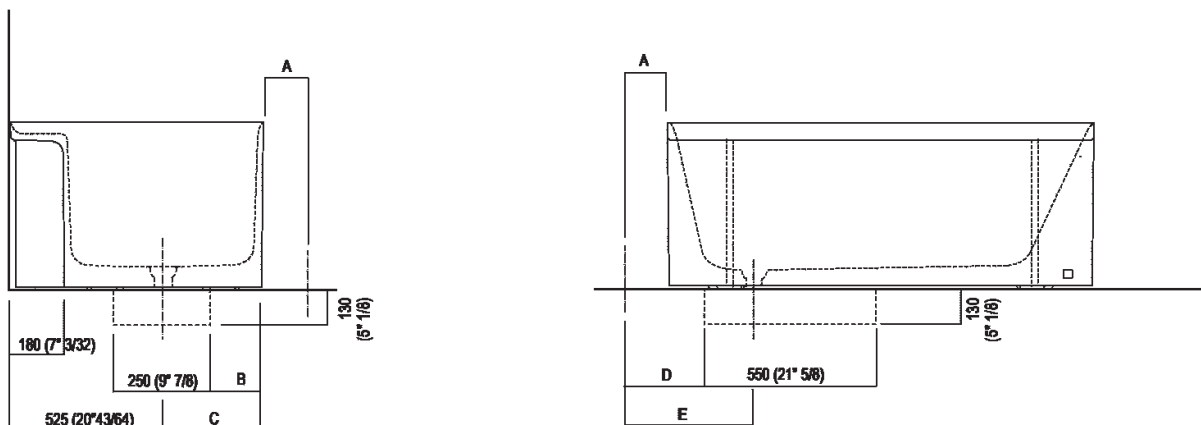

Height:	57.5 cm	22" 41/64 inches
Length:	149 cm	58" 21/32 inches
Weight:	120 kg	253 lbs
Depth:	87 cm	34" 1/4 inches
Capacity:	277 l	74 gal
Packaging:	100 x 200 x 82 cm	39" 3/8 x 78" 3/4 x 32" 1/4 inches
Total weight:	193 kg	425 lbs

Finishes

-  White/dark grey
-  White/light grey
-  White

Materials

-  Cristalplant® biobased

Main dimensions

Dimensions for recess

Dimensions for wall mounted taps

	A*	B**
FEZ (ARUB050000L, ARUB051000L, ARUB150000C, ARUB151000C, ARUB1089S, ARUB190000C, ARUB191000C, ARUB1091S)	725 (28'35/64)	-
MEMORY (ARUB1076S, ARUB1077S, ARUB1040S)	725 (28'35/64)	-
SQUARE (ARUB0932N, ARUB0933N)	-	725 (28'35/64)
SEN (ASEN0912V)	-	725 (28'35/64)

* inserasso gruppo / axial distance for tap
 ** filo inferiore gruppo / Tap's lower edge

Dimensions for freestanding spouts

	A	B	C	D	E
FEZ (ARUB140, ARUB145, ARUB170N)	120 (3" 1/8)	220 (8" 21/32)	345 (13" 37/64)	225 (10" 7/16)	415 (16" 11/32)
MEMORY (ARUB1078, ARUB1072, ARUB1033)	120 (3" 1/8)	220 (8" 21/32)	345 (13" 37/64)	265 (10" 7/16)	415 (16" 11/32)
SQUARE (ARUB0961L, ARUB0934L, ARUB0935NL, ARUB0936NL, ARUB0952L, ARUB1024N, ARUB1112, ARUB1115)	85 (3" 11/32)	220 (8" 21/32)	345 (13" 37/64)	230 (9" 1/16)	380 (14" 61/64)
SEN (ASEN0911)	85 (3" 11/32)	220 (8" 21/32)	345 (13" 37/64)	230 (9" 1/16)	380 (14" 61/64)