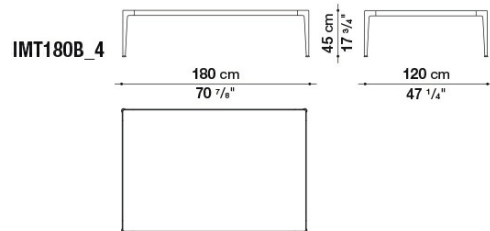

Ferrules:

thermoplastic elastomer

Cover (IMT135QR_4):

fabric (profiles in Bellano fabric)

Technical drawings

IMT90Q_4

IMT120_4

IMT135Q_4

IMT135QR_4

IMT180A_4

IMT180B_4

IMT135

IMT135V

IMT54

IMT55_5

B&B Italia reserves the right to make technological and aesthetic improvements to its models, including changes to the sizes and materials, without notice. The technical drawings do not define the details of the product. The measurements shown are indicative and may undergo changes. In particular, the dimensions relevant to the padded parts are subject to usage tolerances over time caused by the normal adjustment of the padding. For the specific information, please contact the dealer closest to you.