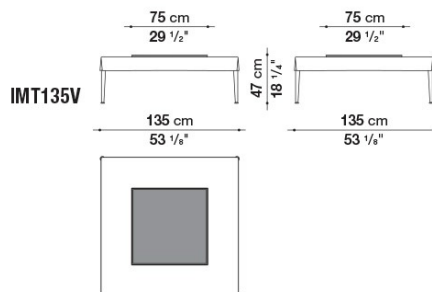

IMT135QR_4

IMT180A_4

IMT180B_4

IMT135

IMT135V

IMT54

IMT55_5

B&B Italia reserves the right to make technological and aesthetic improvements to its models, including changes to the sizes and materials, without notice. The technical drawings do not define the details of the product. The measurements shown are indicative and may undergo changes. In particular, the dimensions relevant to the padded parts are subject to usage tolerances over time caused by the normal adjustment of the padding. For the specific information, please contact the dealer closest to you.