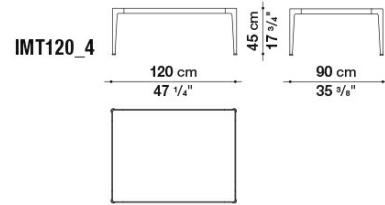

Ferrules:

thermoplastic elastomer

Cover (IMT135QR_4):

fabric (profiles in Bellano fabric)

Technical drawings

IMT90Q_4

IMT120_4

IMT135Q_4

IMT135QR_4

IMT180A_4

IMT180B_4

IMT135

IMT135V

IMT54

IMT55_5

B&B Italia reserves the right to make technological and aesthetic improvements to its models, including changes to the sizes and materials, without notice. The technical drawings do not define the details of the product. The measurements shown are indicative and may undergo changes. In particular, the dimensions relevant to the padded parts are subject to usage tolerances over time caused by the normal adjustment of the padding. For the specific information, please contact the dealer closest to you.