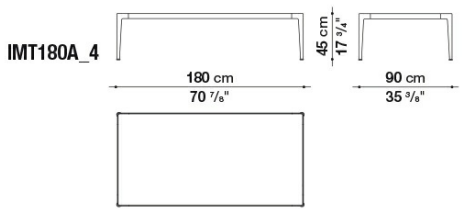

Ferrules:

thermoplastic elastomer

Cover (IMT135QR_4):

fabric (profiles in Bellano fabric)

Technical drawings

IMT90Q_4

IMT120_4

IMT135Q_4

IMT135QR_4

IMT180A_4

IMT180B_4

IMT135

IMT135V

IMT54

IMT55_5

B&B Italia reserves the right to make technological and aesthetic improvements to its models, including changes to the sizes and materials, without notice. The technical drawings do not define the details of the product. The measurements shown are indicative and may undergo changes. In particular, the dimensions relevant to the padded parts are subject to usage tolerances over time caused by the normal adjustment of the padding. For the specific information, please contact the dealer closest to you.