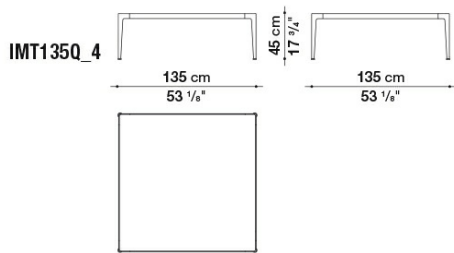

Ferrules:

thermoplastic elastomer

Cover (IMT135QR_4):

fabric (profiles in Bellano fabric)

Technical drawings

IMT90Q_4

IMT120_4

IMT135Q_4

IMT135QR_4

IMT180A_4

IMT180B_4

IMT135

IMT135V

IMT54

IMT55_5

B&B Italia reserves the right to make technological and aesthetic improvements to its models, including changes to the sizes and materials, without notice. The technical drawings do not define the details of the product. The measurements shown are indicative and may undergo changes. In particular, the dimensions relevant to the padded parts are subject to usage tolerances over time caused by the normal adjustment of the padding. For the specific information, please contact the dealer closest to you.