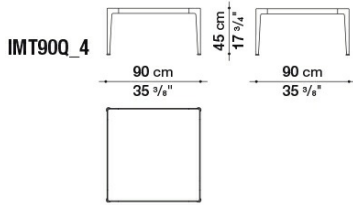

Technical drawings

IMT90Q_4