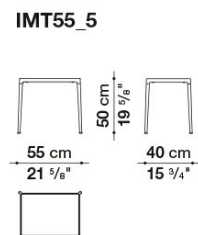

IMT135QR_4

IMT180A_4

IMT180B_4

IMT135

IMT135V

IMT54

IMT55_5

B&B Italia reserves the right to make technological and aesthetic improvements to its models, including changes to the sizes and materials, without notice. The technical drawings do not define the details of the product. The measurements shown are indicative and may undergo changes. In particular, the dimensions relevant to the padded parts are subject to usage tolerances over time caused by the normal adjustment of the padding. For the specific information, please contact the dealer closest to you.