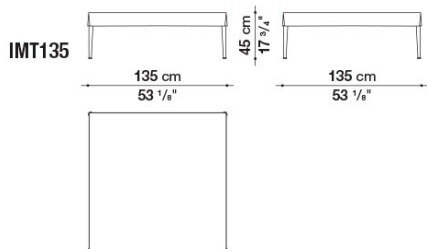

Ferrules:

thermoplastic elastomer

Cover (IMT135QR_4):

fabric (profiles in Bellano fabric)

Technical drawings

IMT90Q_4

IMT120_4

IMT135Q_4

IMT135QR_4

IMT180A_4

IMT180B_4

IMT135

IMT135V

IMT54

IMT55_5

B&B Italia reserves the right to make technological and aesthetic improvements to its models, including changes to the sizes and materials, without notice. The technical drawings do not define the details of the product. The measurements shown are indicative and may undergo changes. In particular, the dimensions relevant to the padded parts are subject to usage tolerances over time caused by the normal adjustment of the padding. For the specific information, please contact the dealer closest to you.