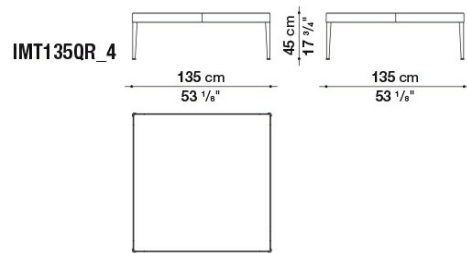

Ferrules:

thermoplastic elastomer

Cover (IMT135QR_4):

fabric (profiles in Bellano fabric)

Technical drawings

IMT90Q_4

IMT120_4

IMT135Q_4

IMT135QR_4

IMT180A_4

IMT180B_4

IMT135

IMT135V

IMT54

IMT55_5

B&B Italia reserves the right to make technological and aesthetic improvements to its models, including changes to the sizes and materials, without notice. The technical drawings do not define the details of the product. The measurements shown are indicative and may undergo changes. In particular, the dimensions relevant to the padded parts are subject to usage tolerances over time caused by the normal adjustment of the padding. For the specific information, please contact the dealer closest to you.