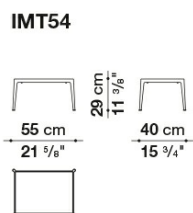

IMT135QR_4

IMT180A_4

IMT180B_4

IMT135

IMT135V

IMT54

IMT55_5

B&B Italia reserves the right to make technological and aesthetic improvements to its models, including changes to the sizes and materials, without notice. The technical drawings do not define the details of the product. The measurements shown are indicative and may undergo changes. In particular, the dimensions relevant to the padded parts are subject to usage tolerances over time caused by the normal adjustment of the padding. For the specific information, please contact the dealer closest to you.