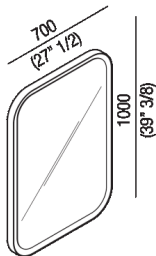

Rectangular mirror with white painted frame,  
 without internal LED lighting  
 AMEM863\_

design Benedini Associati, 2010

<p>Circular, square or rectangular mirror  
 available with or without frame.</p><p>  
 </p>

**Finishes**

-  White painted
-  Black lacquered

**Materials**

-  MDF

Rectangular mirror with white lacquered frame without lighting system. Mirror is fixed to the wall by means of screws and wall plugs in horizontal or vertical position.

Height:	100 cm	39" 3/8 inches
Width:	70 cm	27" 1/2 inches
Depth:	4 cm	1" 37/64 inches

**Main dimensions**