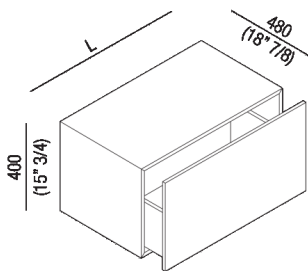

One-drawer storage unit, depth 48 cm (18" 7/8)  
 AFXMO170\_5\_

design Benedini Associati, 2002

One-drawer storage unit, depth 48 cm (18" 7/8).

Height:	40 cm	15" 3/4 inches
Depth:	48 cm	18" 7/8 inches

**Materials**

Wood

Note: It is available with width from 40 to 120 cm.