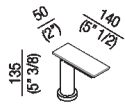

Single hole mixer tap for washbasin or bidet
 ASEN0910N

design Gwenael Nicolas, Curiosity, 2008

Single hole tap for washbasin and bidet.

Finishes

 Black anodised

Materials

 Aluminium

Single hole mixer tap for washbasin or bidet

Height:	13.5 cm	5" 3/8 inches
Width:	5 cm	2" inches
Depth:	14 cm	5" 1/2 inches