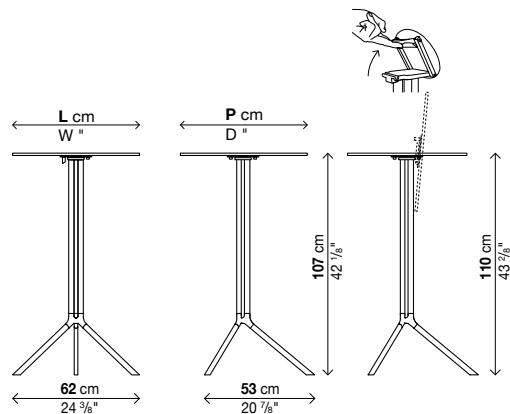

Finish of top:

Black laminate

Pure-white laminate

Ingo black 0720 Fenix-NTM®

→ For packaging specifications, see page 40.

→ Reinforced packaging, see inside of cover.

→ "Casper" protective cover, see page 74.

Fixed top (H.73 cm)

Code	Size	Height	Top	Price in EURO	Packs	Vol.³	Kg
01POL01R	Ø 59	73	black laminate				
			Pure-white laminate				
			Fenix-NTM				
01POL01Q	59 x 59	73	black laminate				
			Pure-white laminate				
			Fenix-NTM				
01POL03R	Ø 69	73	black laminate				
			Pure-white laminate				
			Fenix-NTM				
01POL03Q	69 x 69	73	black laminate				
			Pure-white laminate				
			Fenix-NTM				

Tip-up top (H.75 cm)

Code	Size	Height	Top	Price in EURO	Packs	Vol.³	Kg
01POL04R	Ø 59	75	black laminate				
			Pure-white laminate				
			Fenix-NTM				
01POL04Q	59 x 59	75	black laminate				
			Pure-white laminate				
			Fenix-NTM				
01POL07R	Ø 69	75	black laminate				
			Pure-white laminate				
			Fenix-NTM				
01POL07Q	69 x 69	75	black laminate				
			Pure-white laminate				
			Fenix-NTM				

Fixed top (H.107 cm)

Code	Size	Height	Top	Price in EURO	Packs	Vol.³	Kg
01POL02R	Ø 59	107	black laminate				
			Pure-white laminate				
			Fenix-NTM				
01POL02Q	59 x 59	107	black laminate				
			Pure-white laminate				
			Fenix-NTM				
01POL06R	Ø 69	107	black laminate				
			Pure-white laminate				
			Fenix-NTM				

Tip-up top (H.110 cm)

Code	Size	Height	Top	Price in EURO	Packs	Vol.³	Kg
01POL05R	Ø 59	110	black laminate				
			Pure-white laminate				
			Fenix-NTM				
01POL05Q	59 x 59	110	black laminate				
			Pure-white laminate				
			Fenix-NTM				
01POL08R	Ø 69	110	black laminate				
			Pure-white laminate				
			Fenix-NTM