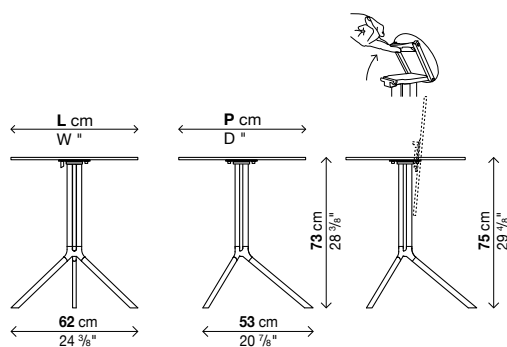

Finish of top:

Black laminate

Pure-white laminate

Ingo black 0720 Fenix-NTM®

→ For packaging specifications, see page 40.

→ Reinforced packaging, see inside of cover.

→ "Casper" protective cover, see page 74.

Fixed top (H.73 cm)

Code	Size	Height	Top	Price in EURO	Packs	Vol.³	Kg
01POL01R	Ø 59	73	black laminate				
			Pure-white laminate				
			Fenix-NTM				
01POL01Q	59 x 59	73	black laminate				
			Pure-white laminate				
			Fenix-NTM				
01POL03R	Ø 69	73	black laminate				
			Pure-white laminate				
			Fenix-NTM				
01POL03Q	69 x 69	73	black laminate				
			Pure-white laminate				
			Fenix-NTM				

Tip-up top (H.75 cm)

Code	Size	Height	Top	Price in EURO	Packs	Vol.³	Kg
01POL04R	Ø 59	75	black laminate				
			Pure-white laminate				
			Fenix-NTM				
01POL04Q	59 x 59	75	black laminate				
			Pure-white laminate				
			Fenix-NTM				
01POL07R	Ø 69	75	black laminate				
			Pure-white laminate				
			Fenix-NTM				
01POL07Q	69 x 69	75	black laminate				
			Pure-white laminate				
			Fenix-NTM				

Fixed top (H.107 cm)

Code	Size	Height	Top	Price in EURO	Packs	Vol.³	Kg
01POL02R	Ø 59	107	black laminate				
			Pure-white laminate				
			Fenix-NTM				
01POL02Q	59 x 59	107	black laminate				
			Pure-white laminate				
			Fenix-NTM				
01POL06R	Ø 69	107	black laminate				
			Pure-white laminate				
			Fenix-NTM				

Tip-up top (H.110 cm)

Code	Size	Height	Top	Price in EURO	Packs	Vol.³	Kg
01POL05R	Ø 59	110	black laminate				
			Pure-white laminate				
			Fenix-NTM				
01POL05Q	59 x 59	110	black laminate				
			Pure-white laminate				
			Fenix-NTM				
01POL08R	Ø 69	110	black laminate				
			Pure-white laminate				
			Fenix-NTM