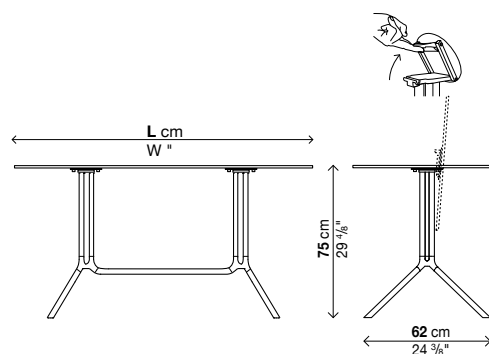

→ Reinforced packaging, see inside of cover.

→ "Casper" protective cover, see page 74.

Fixed top (H.73 cm)

Code	Size	Height	Top	Price in EURO	Packs Vol.³	Kg
01POL13	Ø 90	73	black laminate			
			Pure-white laminate			
			Fenix-NTM			
01POL21	Ø 100	73	black laminate			
			Pure-white laminate			
			Fenix-NTM			
01POL22	100 x 59	73	black laminate			
			Pure-white laminate			
			Fenix-NTM			
01POL10	120 x 59	73	black laminate			
			Pure-white laminate			
			Fenix-NTM			
01POL23	100 x 69	73	black laminate			
			Pure-white laminate			
			Fenix-NTM			
01POL24	120 x 69	73	black laminate			
			Pure-white laminate			
			Fenix-NTM			
01POL14	150 x 69	73	black laminate			
			Pure-white laminate			
			Fenix-NTM			
01POL12	120 x 79	73	black laminate			
			Pure-white laminate			
			Fenix-NTM			
01POL16	150 x 79	73	black laminate			
			Pure-white laminate			
			Fenix-NTM			

Tip-up top (H.75 cm)

Code	Size	Height	Top	Price in EURO	Packs Vol.³	Kg
01POL09	Ø 90	75	black laminate			
			Pure-white laminate			
			Fenix-NTM			
01POL19	Ø 100	75	black laminate			
			Pure-white laminate			
			Fenix-NTM			
01POL25	100 x 59	75	black laminate			
			Pure-white laminate			
			Fenix-NTM			
01POL11	120 x 59	75	black laminate			
			Pure-white laminate			
			Fenix-NTM			
01POL26	100 x 69	75	black laminate			
			Pure-white laminate			
			Fenix-NTM			
01POL27	120 x 69	75	black laminate			
			Pure-white laminate			
			Fenix-NTM			
01POL15	150 x 69	75	black laminate			
			Pure-white laminate			
			Fenix-NTM			
01POL17	120 x 79	75	black laminate			
			Pure-white laminate			
			Fenix-NTM			
01POL18	150 x 79	75	black laminate			
			Pure-white laminate			
			Fenix-NTM