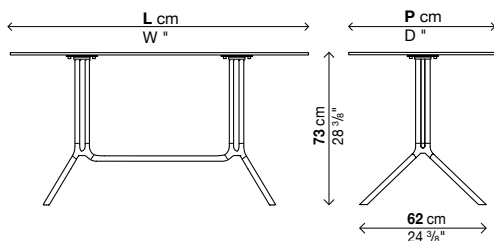

Ingo black 0720 Fenix-NTM®

→ For packaging specifications, see page 40.

→ Reinforced packaging, see inside of cover.

→ "Casper" protective cover, see page 74.

Fixed top (H.73 cm)

Code	Size	Height	Top	Price in EURO	Packs Vol.³	Kg
01POL13	Ø 90	73	black laminate			
			Pure-white laminate			
			Fenix-NTM			
01POL21	Ø 100	73	black laminate			
			Pure-white laminate			
			Fenix-NTM			
01POL22	100 x 59	73	black laminate			
			Pure-white laminate			
			Fenix-NTM			
01POL10	120 x 59	73	black laminate			
			Pure-white laminate			
			Fenix-NTM			
01POL23	100 x 69	73	black laminate			
			Pure-white laminate			
			Fenix-NTM			
01POL24	120 x 69	73	black laminate			
			Pure-white laminate			
			Fenix-NTM			
01POL14	150 x 69	73	black laminate			
			Pure-white laminate			
			Fenix-NTM			
01POL12	120 x 79	73	black laminate			
			Pure-white laminate			
			Fenix-NTM			
01POL16	150 x 79	73	black laminate			
			Pure-white laminate			
			Fenix-NTM			

Tip-up top (H.75 cm)

Code	Size	Height	Top	Price in EURO	Packs Vol.³	Kg
01POL09	Ø 90	75	black laminate			
			Pure-white laminate			
			Fenix-NTM			
01POL19	Ø 100	75	black laminate			
			Pure-white laminate			
			Fenix-NTM			
01POL25	100 x 59	75	black laminate			
			Pure-white laminate			
			Fenix-NTM			
01POL11	120 x 59	75	black laminate			
			Pure-white laminate			
			Fenix-NTM			
01POL26	100 x 69	75	black laminate			
			Pure-white laminate			
			Fenix-NTM			
01POL27	120 x 69	75	black laminate			
			Pure-white laminate			
			Fenix-NTM			
01POL15	150 x 69	75	black laminate			
			Pure-white laminate			
			Fenix-NTM			
01POL17	120 x 79	75	black laminate			
			Pure-white laminate			
			Fenix-NTM			
01POL18	150 x 79	75	black laminate			
			Pure-white laminate			
			Fenix-NTM			