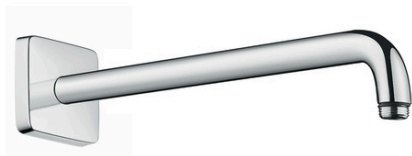

Shower arm E 38.9 cmSurfaces: **Chrome** Article Number: **27446000****Description****product features**

- length: 389 mm
- installation type: exposed installation
- material: brass
- version: 90° angle
- connection thread G 1/2
- connection dimension DN15

Product image**Scale drawing**

Shower arm E 38.9 cm
 Surfaces: **Chrome** Article Number: **27446000**

Exploded Drawing

Year of production: >12/20

Shower arm E 38.9 cm

Surfaces: **Chrome** Article Number: **27446000**