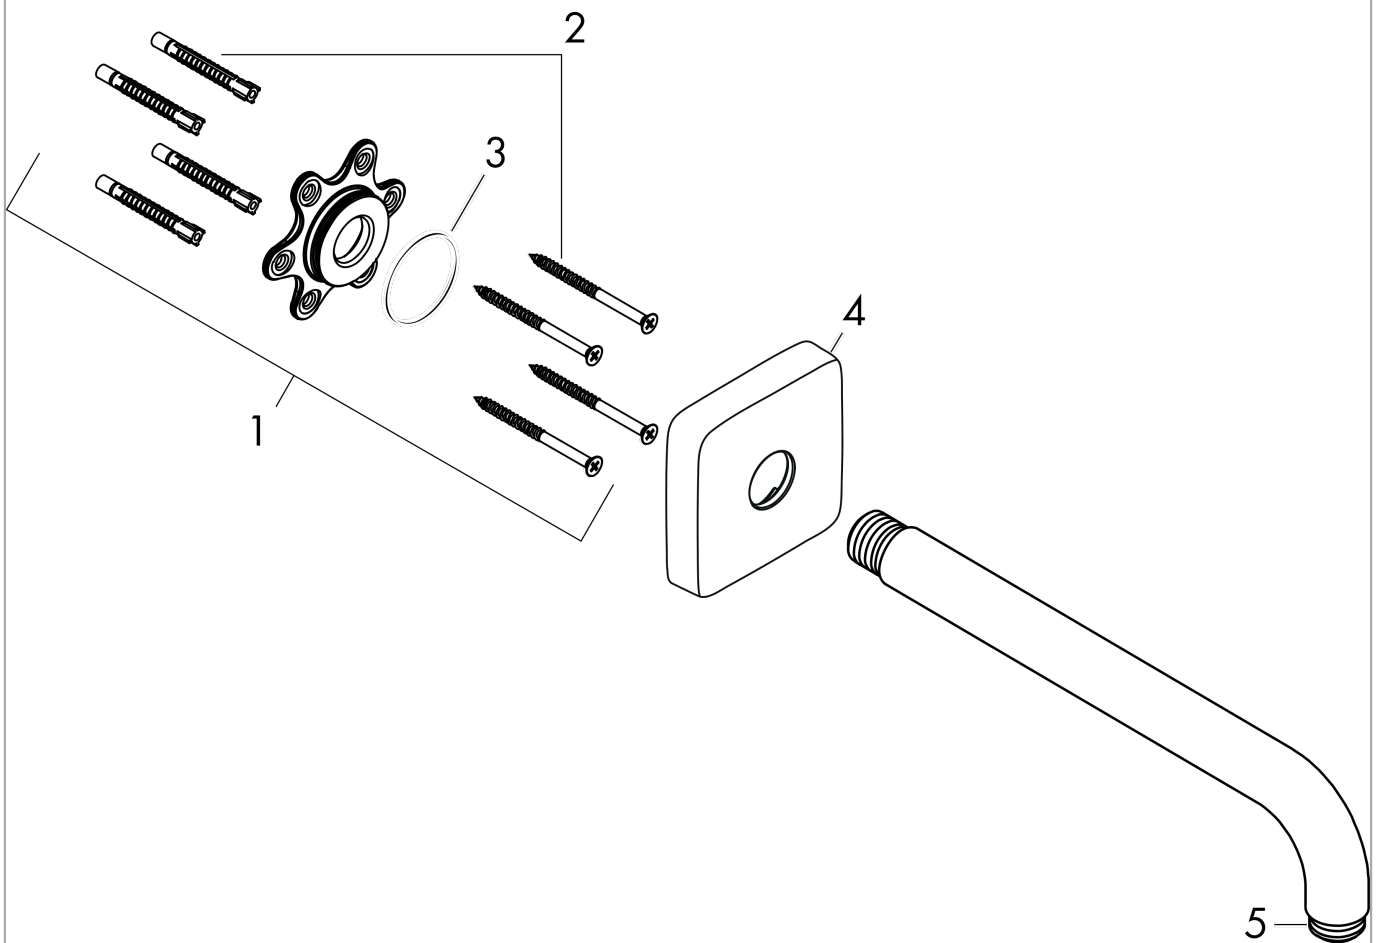

Shower arm E 38.9 cmSurfaces: **Chrome** Article Number: **27446000****Description****product features**

- length: 389 mm
- installation type: exposed installation
- material: brass
- version: 90° angle
- connection thread G 1/2
- connection dimension DN15

Product image**Scale drawing**

Shower arm E 38.9 cm
 Surfaces: **Chrome** Article Number: **27446000**

Exploded Drawing

Year of production: >12/20

Shower arm E 38.9 cm

Surfaces: **Chrome** Article Number: **27446000**

Spare part list

Year of production: >12/20

Pos.	Description	Article Number	Price	PU
1	mounting kit	95208000	-	1
2	O-ring 34x2	98383000	-	1
3	mounting set	40916000	-	1
4	escutcheon	95515000	-	1
5	O-ring 16x2	98133000	-	1