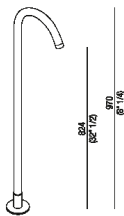

Floor standing bathtub spout (Vieques,
 Immersion, In-Out)
 ARUB1410000_

design Benedini Associati, 2018

Finishes

-  Matt black painted
-  Matt white painted
-  Chrome

Materials

-  Brass

Floor standing bathtub spout. Recommended for bathtubs Vieques and In-Out. Flow and temperature regulation not managed. H 97 cm (38" 1/4)

Height: 97 cm 38" 1/4 inches