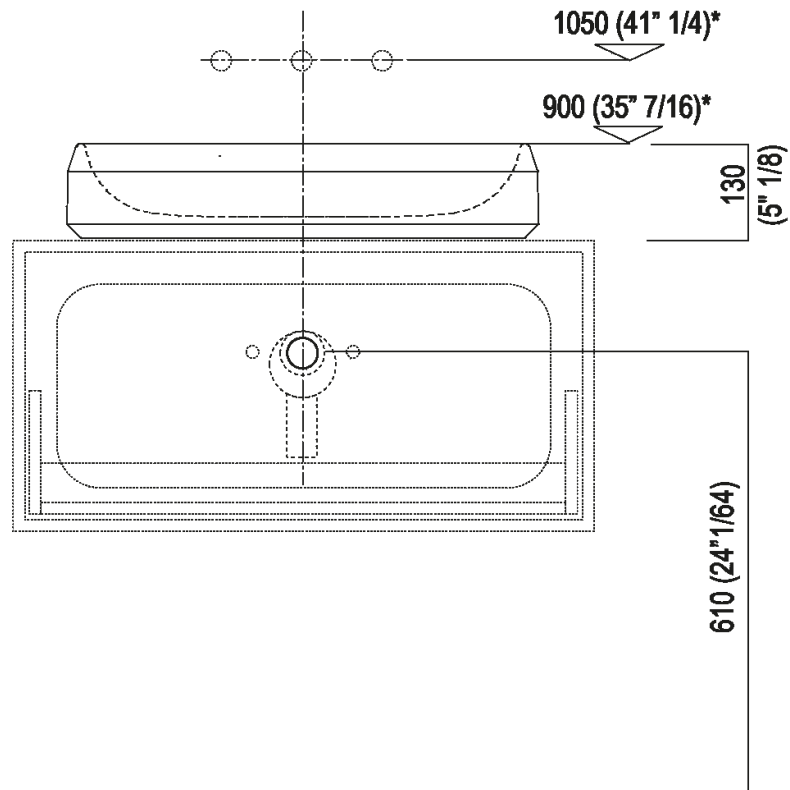

Materials

-  Cristalplant® biobased
-  Marble

Height:	13 cm	5'' 1/8 inches
Width:	64.9 cm	25'' 35/64 inches
Weight:	16 kg	35 lbs
Depth:	46.9 cm	18'' 15/32 inches
Packaging:	71 x 53 x 23 cm	27'' 61/64 x 2'' 55/64 x 9'' 1/16 inches
Total weight:	20 kg	44 lbs

Note: The washbasin can be delivered also in stone or marble types on demand, price to be calculated. The above measurements refer to the Cristalplant® biobased version, for the marble version the measurements are: Weight: 43 kg - 95 lbs
 Packaging: 71 x 53 x 23 cm - 27'' 61/64 x 2'' 55/64 x 9'' 1/16 Gross weight: 53 kg - 115 lbs

Main dimensions

Installation notes: on self-bearing countertop

Scarico per sifone a bottiglia
Drain for bottle trap

*h.consigliata / advised h.

Installation notes: on self-bearing countertop

Scarico per sifone ad incasso
Drain for concealed waste trap

Installation notes: on casing H 40 cm Lato

Scarico per sifone a bottiglia o ad incasso
Drain for bottle trap or concealed waste trap

*h.consigliata / advised h.

Installation notes: on casing H 20 cm Lato