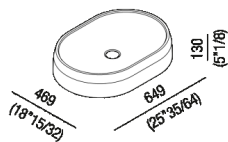

Oval over countertop washbasin
ACER1074_

design Patricia Urquiola, 2017

Over countertop washbasin, round or oval, in
Cristalplant® biobased.