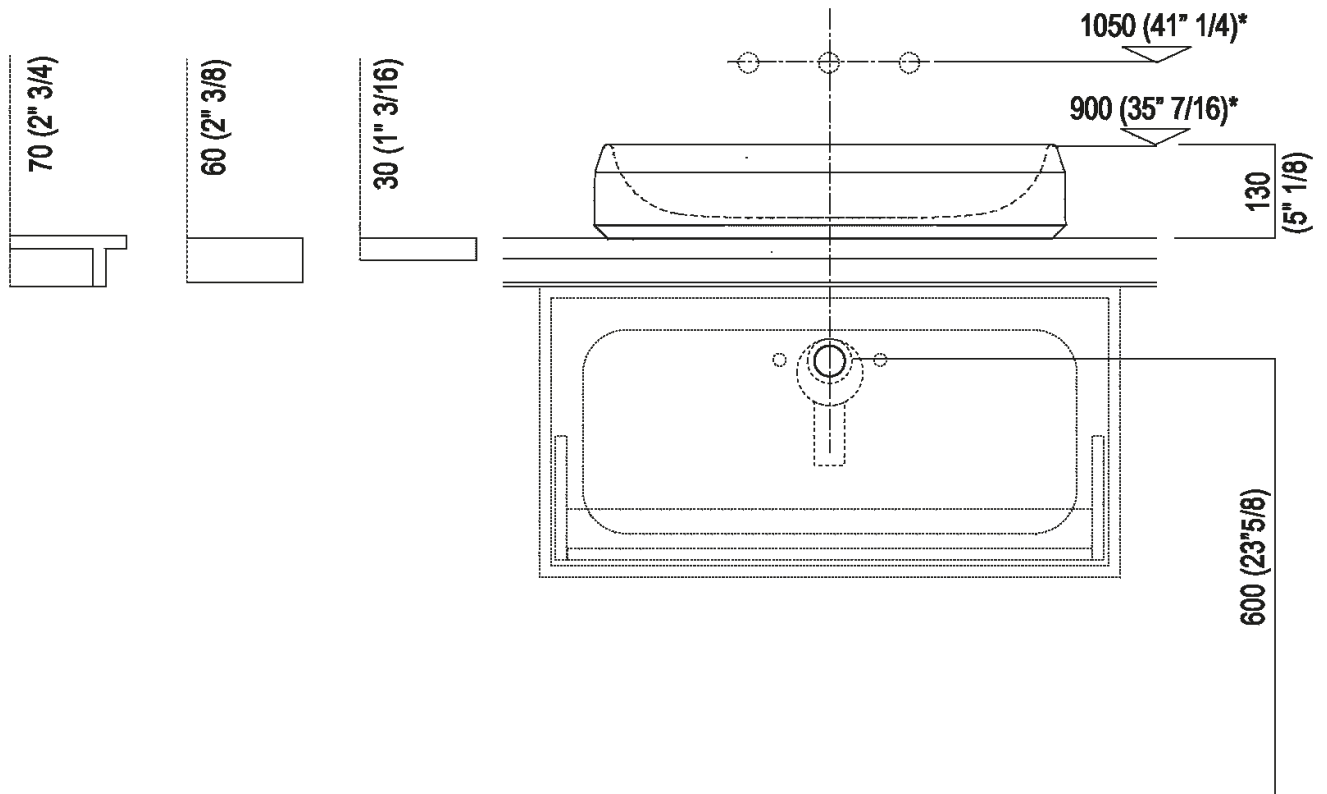

Installation notes: on countertop to be resede on cabinets

Scarico per sifone a bottiglia e ad incasso
Drain for bottle trap and concealed waste trap

*h.consigliata / advised h.