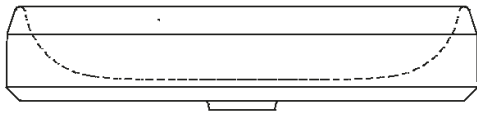

Main dimensions