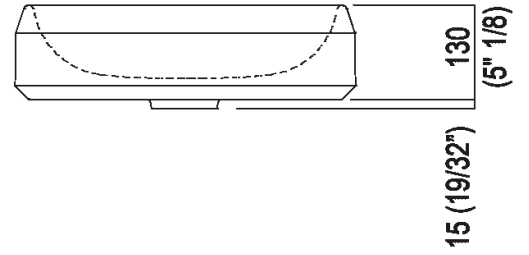

Main dimensions