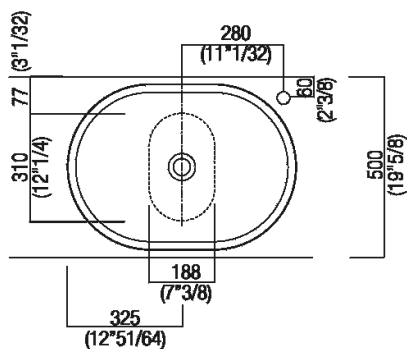

Installation notes: on casing H 40 cm Lato

Scarico per sifone a bottiglia o ad incasso
Drain for bottle trap or concealed waste trap

*h.consigliata / advised h.

Installation notes: on casing H 20 cm Lato

Scarico per sifone a bottiglia
Drain for bottle trap

***h.consigliata / advised h.**

Holes for countertop washbasins and top mounted taps for top

PIANO cm 50 / COUNTERTOP cm 50

Posizione standard per rubinetto su piano
Standard position for top mounted tap

Posizione standard per rubinetto a parete
Standard position for wall mounted tap

Posizione speciale per rubinetto Sen a parete e Square con bocca curva
Special position for wall mounted tap Sen and Square white curved spout

NON NECESSARIA
NOT NECESSARY

Tap position, recommended height

POSIZIONE RUBINETTERIA / TAP POSITION

Altezza consigliata / Recommended height

Main dimensions