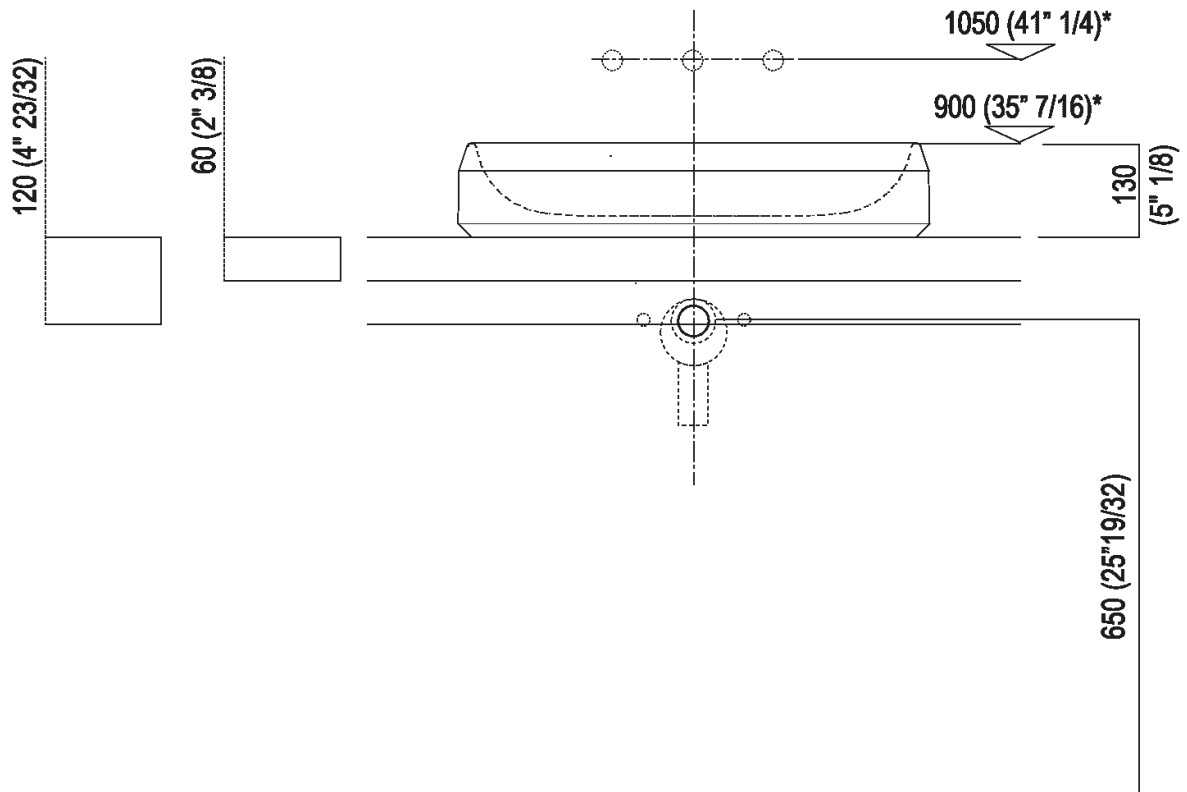

Materials

-  Cristalplant® biobased
-  Marble

Height:	13 cm	5'' 1/8 inches
Width:	64.9 cm	25'' 35/64 inches
Weight:	16 kg	35 lbs
Depth:	46.9 cm	18'' 15/32 inches
Packaging:	71 x 53 x 23 cm	27'' 61/64 x 2'' 55/64 x 9'' 1/16 inches
Total weight:	20 kg	44 lbs

Note: The washbasin can be delivered also in stone or marble types on demand, price to be calculated. The above measurements refer to the Cristalplant® biobased version, for the marble version the measurements are: Weight: 43 kg - 95 lbs
 Packaging: 71 x 53 x 23 cm - 27'' 61/64 x 2'' 55/64 x 9'' 1/16 Gross weight: 53 kg - 115 lbs

Main dimensions

Installation notes: on self-bearing countertop

Scarico per sifone a bottiglia
Drain for bottle trap

*h.consigliata / advised h.

Installation notes: on self-bearing countertop

Scarico per sifone ad incasso
Drain for concealed waste trap