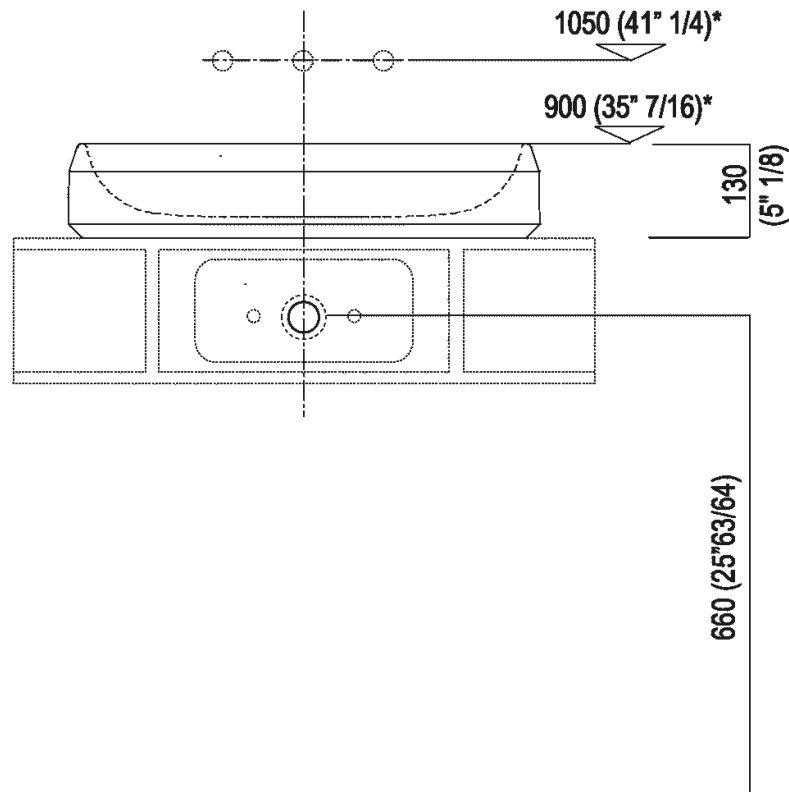

Materials

-  Cristalplant® biobased
-  Marble

Height:	13 cm	5'' 1/8 inches
Width:	64.9 cm	25'' 35/64 inches
Weight:	16 kg	35 lbs
Depth:	46.9 cm	18'' 15/32 inches
Packaging:	71 x 53 x 23 cm	27'' 61/64 x 2'' 55/64 x 9'' 1/16 inches
Total weight:	20 kg	44 lbs

Installation notes: on casing H 40 cm Lato

Scarico per sifone a bottiglia o ad incasso
Drain for bottle trap or concealed waste trap

*h.consigliata / advised h.

Installation notes: on casing H 20 cm Lato

Scarico per sifone a bottiglia
Drain for bottle trap

***h.consigliata / advised h.**

Holes for countertop washbasins and top mounted taps for top

PIANO cm 50 / COUNTERTOP cm 50

Posizione standard per rubinetto su piano
Standard position for top mounted tap

NON NECESSARIA
NOT NECESSARY

Tap position, recommended height

POSIZIONE RUBINETTERIA / TAP POSITION

Altezza consigliata / Recommended height

Main dimensions