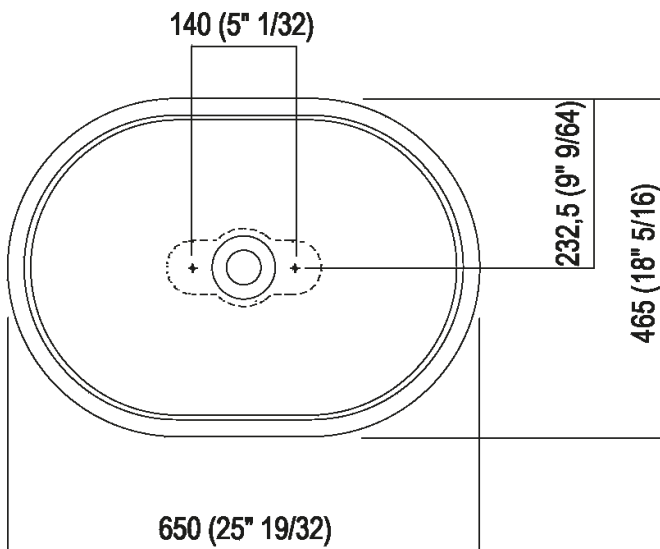

Materials

-  Cristalplant® biobased
-  Marble

Height:	13 cm	5'' 1/8 inches
Width:	64.9 cm	25'' 35/64 inches
Weight:	16 kg	35 lbs
Depth:	46.9 cm	18'' 15/32 inches
Packaging:	71 x 53 x 23 cm	27'' 61/64 x 2'' 55/64 x 9'' 1/16 inches
Total weight:	20 kg	44 lbs

Note: The washbasin can be delivered also in stone or marble types on demand, price to be calculated. The above measurements refer to the Cristalplant® biobased version, for the marble version the measurements are: Weight: 43 kg - 95 lbs
 Packaging: 71 x 53 x 23 cm - 27'' 61/64 x 2'' 55/64 x 9'' 1/16 Gross weight: 53 kg - 115 lbs

Main dimensions

Installation notes: on self-bearing countertop

Scarico per sifone a bottiglia
Drain for bottle trap

*h.consigliata / advised h.

Installation notes: on self-bearing countertop

Scarico per sifone ad incasso
Drain for concealed waste trap

Installation notes: on casing H 40 cm Lato

Scarico per sifone a bottiglia o ad incasso
Drain for bottle trap or concealed waste trap

*h.consigliata / advised h.

Installation notes: on casing H 20 cm Lato