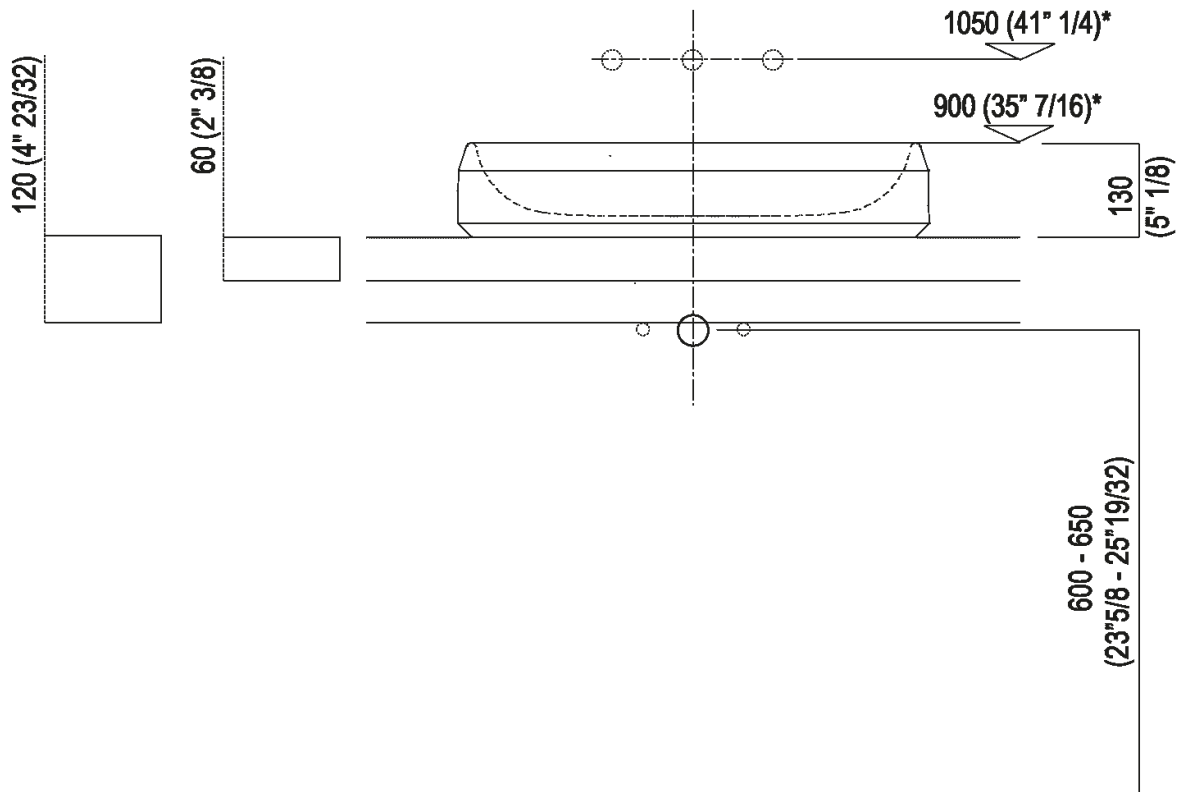

Materials

-  Cristalplant® biobased
-  Marble

Height:	13 cm	5'' 1/8 inches
Width:	64.9 cm	25'' 35/64 inches
Weight:	16 kg	35 lbs
Depth:	46.9 cm	18'' 15/32 inches
Packaging:	71 x 53 x 23 cm	27'' 61/64 x 2'' 55/64 x 9'' 1/16 inches
Total weight:	20 kg	44 lbs

Note: The washbasin can be delivered also in stone or marble types on demand, price to be calculated. The above measurements refer to the Cristalplant® biobased version, for the marble version the measurements are: Weight: 43 kg - 95 lbs
 Packaging: 71 x 53 x 23 cm - 27'' 61/64 x 2'' 55/64 x 9'' 1/16 Gross weight: 53 kg - 115 lbs

Main dimensions

Installation notes: on self-bearing countertop

Scarico per sifone a bottiglia
Drain for bottle trap

*h.consigliata / advised h.

Installation notes: on self-bearing countertop

Scarico per sifone ad incasso
Drain for concealed waste trap