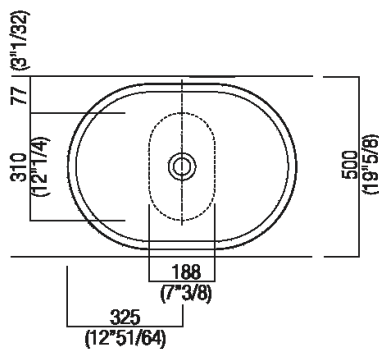

Installation notes: on casing H 40 cm Lato

Scarico per sifone a bottiglia o ad incasso
Drain for bottle trap or concealed waste trap

*h.consigliata / advised h.

Installation notes: on casing H 20 cm Lato

Scarico per sifone a bottiglia
Drain for bottle trap

***h.consigliata / advised h.**

Holes for countertop washbasins and top mounted taps for top

PIANO cm 50 / COUNTERTOP cm 50

Posizione standard per rubinetto su piano
Standard position for top mounted tap

Posizione standard per rubinetto a parete
Standard position for wall mounted tap

Posizione speciale per rubinetto Sen a parete e Square con bocca curva
Special position for wall mounted tap Sen and Square white curved spout

NON NECESSARIA
NOT NECESSARY

Tap position, recommended height

POSIZIONE RUBINETTERIA / TAP POSITION

Altezza consigliata / Recommended height

Main dimensions