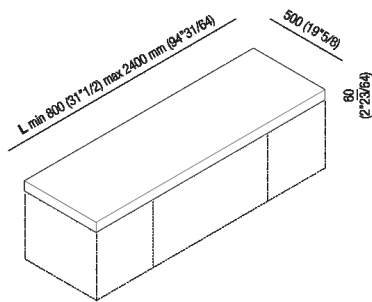

Countertop 6 cm (2" 3/8)

AXM_

design Benedini Associati, 2002

Countertop 3 cm (1" 1/8)

Materials

Wood

Cristalplant® biobased

Height:	6 cm	2" 3/8 inches
Depth:	50 cm	19" 3/4 inches

Note: It is available with a minimum length of 80 cm (31" 1/4) and a maximum length of 240 cm (94" 1/2).