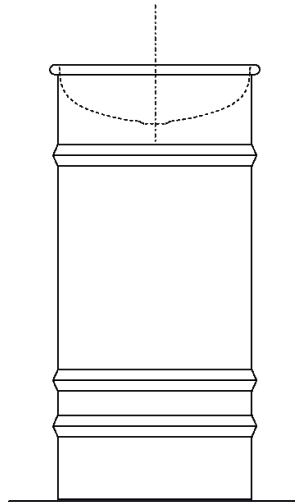

Column washbasin designed for floor drainage
 ACER0798EF_

design Patricia Urquiola, 2018

Round washbasin with floor standing base made in stainless steel suitable for outdoor featuring.

Finishes

-  White/dark grey
-  White/light grey
-  White

Materials

-  Stainless steel

Round washbasin with floor standing stainless steel base painted white (RAL9003) or in two colours, with dark grey (RAL7021) or light grey (RAL7044) exterior, without tap hole, without overflow. Fixing kit included. Can be accessorised with a iroko wood shelf to place on the edge of the washbasin, and with a steel towel hook painted white to install on the lower edge of the shelf. Freestanding version. The washbasin includes waste (.MET0563) with white finish cap. The island version with floor drainage requires the insertion of a .MET0519 waste trap.

Height:	90.4 cm	35" 5/8 inches
Diameter:	43.5 cm	17" 1/8 inches
Weight:	10 kg	22 lbs
Packaging:	52 x 52 x 100 cm	20" 4/8 x 20" 4/8 x 39" 3/8 inches
Total weight:	11 kg	24 lbs

Main dimensions

Installation notes

Tap position, recommended height