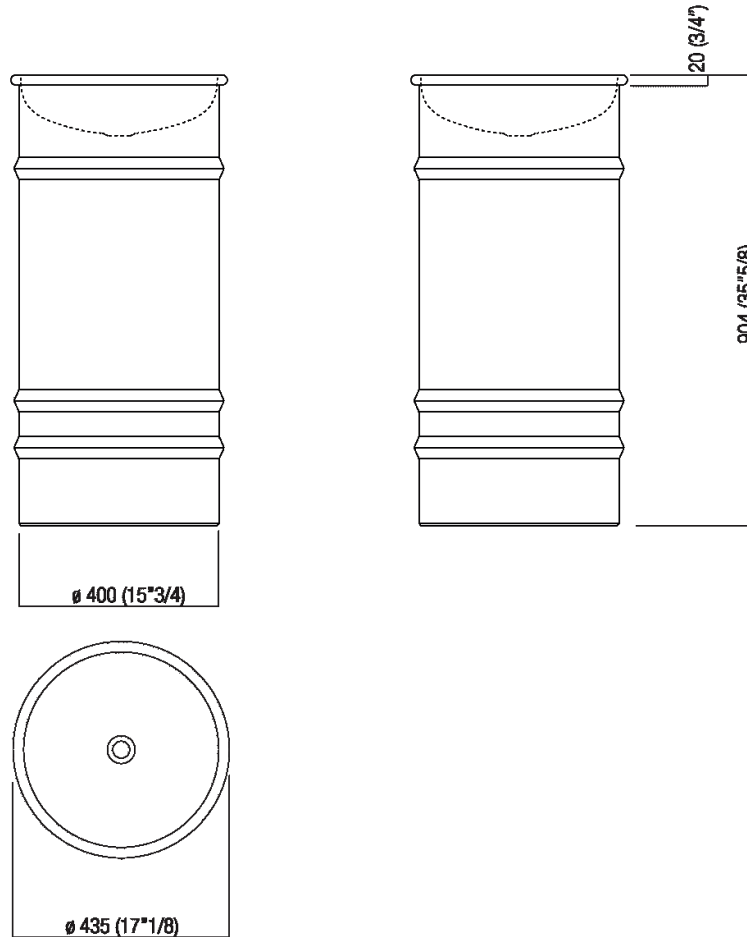

Column washbasin designed for floor drainage
 ACER0798EF_

design Patricia Urquiola, 2018

Round washbasin with floor standing base made in stainless steel suitable for outdoor featuring.

Finishes

-  White/dark grey
-  White/light grey
-  White

Materials

-  Stainless steel

Round washbasin with floor standing stainless steel base painted white (RAL9003) or in two colours, with dark grey (RAL7021) or light grey (RAL7044) exterior, without tap hole, without overflow. Fixing kit included. Can be accessorised with a iroko wood shelf to place on the edge of the washbasin, and with a steel towel hook painted white to install on the lower edge of the shelf. Freestanding version. The washbasin includes waste (.MET0563) with white finish cap. The island version with floor drainage requires the insertion of a .MET0519 waste trap.

Height:	90.4 cm	35" 5/8 inches
Diameter:	43.5 cm	17" 1/8 inches
Weight:	10 kg	22 lbs
Packaging:	52 x 52 x 100 cm	20" 4/8 x 20" 4/8 x 39" 3/8 inches
Total weight:	11 kg	24 lbs

Main dimensions

Installation notes

Tap position, recommended height