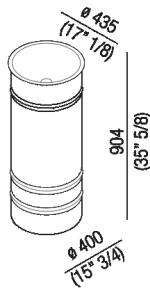

Column washbasin designed for floor drainage
 ACER0798EF_

design Patricia Urquiola, 2018

Round washbasin with floor standing base made in stainless steel suitable for outdoor featuring.

Finishes

-  White/dark grey
-  White/light grey
-  White

Materials

-  Stainless steel

Round washbasin with floor standing stainless steel base painted white (RAL9003) or in two colours, with dark grey (RAL7021) or light grey (RAL7044) exterior, without tap hole, without overflow. Fixing kit included. Can be accessorised with a iroko wood shelf to place on the edge of the washbasin, and with a steel towel hook painted white to install on the lower edge of the shelf. Freestanding version. The washbasin includes waste (.MET0563) with white finish cap. The island version with floor drainage requires the insertion of a .MET0519 waste trap.

Height:	90.4 cm	35" 5/8 inches
Diameter:	43.5 cm	17" 1/8 inches
Weight:	10 kg	22 lbs
Packaging:	52 x 52 x 100 cm	20" 4/8 x 20" 4/8 x 39" 3/8 inches
Total weight:	11 kg	24 lbs

Main dimensions

Installation notes

Tap position, recommended height