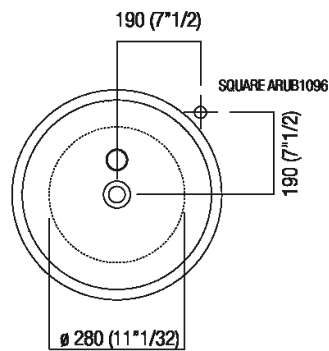

Height:	90.4 cm	35" 5/8 inches
Diameter:	43.5 cm	17" 1/8 inches
Weight:	10 kg	22 lbs
Packaging:	52 x 52 x 100 cm	20" 4/8 x 20" 4/8 x 39" 3/8 inches
Total weight:	11 kg	24 lbs

Main dimensions

Installation notes

Tap position, recommended height