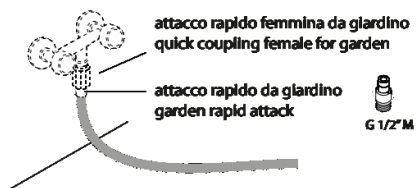

Freestanding shower with support in black anodized aluminum and basement in dark grey Cementoskin® (coloured concrete paste). Water adduction elements are realized in POM, plastic material in black finish. The flexible hose, in black PVC, is completed with rapid garden connection. The shower only foresees the flow regulation.

Height:	233 cm	91" 47/64 inches
Diameter:	34.4 cm	13" 35/64 inches

Main dimensions

Wall predisposition

A rubinetto da giardino
garden tap

B rubinetto acqua calda fredda
hot and cold water tap

⚠ I rubinetti A e B raffigurati non sono forniti
The taps A and B shown in are not supplied