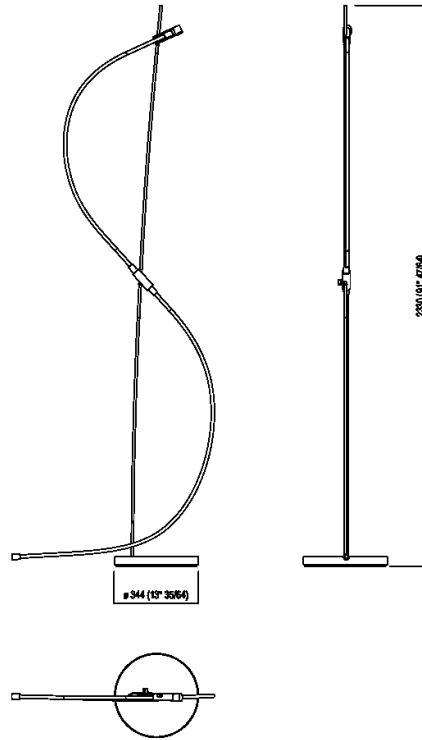

Shower for outdoor spaces

ADOC1631

design Benedini Associati, 2019

Outdoor free-standing shower.

Finishes

-  Black anodised
-  Black
-  Dark grey

Materials

-  Aluminium
-  Plastic
-  Cementoskin®

Freestanding shower with support in black anodized aluminum and basement in dark grey Cementoskin® (coloured concrete paste). Water adduction elements are realized in POM, plastic material in black finish. The flexible hose, in black PVC, is completed with rapid garden connection. The shower only foresees the flow regulation.

Height:	233 cm	91" 47/64 inches
Diameter:	34.4 cm	13" 35/64 inches

Main dimensions

Wall predisposition

A rubinetto da giardino
garden tap

B rubinetto acqua calda fredda
hot and cold water tap

⚠ I rubinetti A e B raffigurati non sono forniti
The taps A and B shown in are not supplied