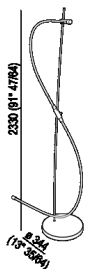

Shower for outdoor spaces

ADOC1631

design Benedini Associati, 2019

Outdoor free-standing shower.

Finishes

-  Black anodised
-  Black
-  Dark grey

Materials

-  Aluminium
-  Plastic
-  Cementoskin®

Freestanding shower with support in black anodized aluminum and basement in dark grey Cementoskin® (coloured concrete paste). Water adduction elements are realized in POM, plastic material in black finish. The flexible hose, in black PVC, is completed with rapid garden connection. The shower only foresees the flow regulation.

Height:	233 cm	91" 47/64 inches
Diameter:	34.4 cm	13" 35/64 inches

Main dimensions

Wall predisposition

A rubinetto da giardino
garden tap

B rubinetto acqua calda fredda
hot and cold water tap

⚠ I rubinetti A e B raffigurati non sono forniti
The taps A and B shown in are not supplied