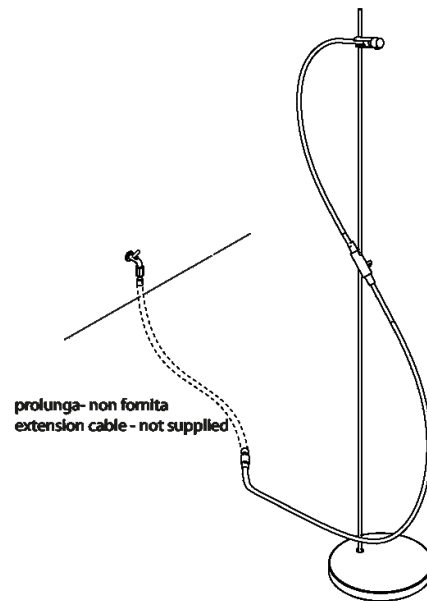

Freestanding shower with support in black anodized aluminum and basement in dark grey Cementoskin® (coloured concrete paste). Water adduction elements are realized in POM, plastic material in black finish. The flexible hose, in black PVC, is completed with rapid garden connection. The shower only foresees the flow regulation.

Height:	233 cm	91" 47/64 inches
Diameter:	34.4 cm	13" 35/64 inches

Main dimensions

Wall predisposition

A rubinetto da giardino
garden tap

B rubinetto acqua calda fredda
hot and cold water tap

⚠ I rubinetti A e B raffigurati non sono forniti
The taps A and B shown in are not supplied