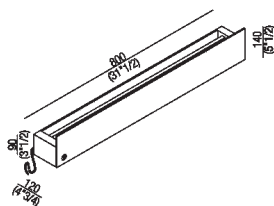

Self-regulating heated towel rack
 ASEN0976N

design Gwenael Nicolas, Curiosity, 2008

Finishes

Black anodised

Materials

Aluminium

Accessories made from brushed anodised aluminium in black to be matched with the range of taps with the same name. The natural anodising process does not guarantee that all products will have the same finish: slight colour differences cannot be considered reason for complaints. Due to their unique shape, we recommend that all wall-mounted accessories are fixed to a perfectly flat surface.

Height:	14 cm	5" 1/2 inches
Width:	80 cm	31" 1/2 inches
Depth:	12 cm	4" 3/4 inches

Note: TECHNICAL DATA 250W - 230V IP 66 cl 2 Maximum temperature 55/60° Not available for the US market

Main dimensions