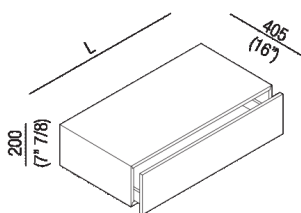

---

One-drawer storage unit, depth 40,5 cm (16")  
AFXMO151\_4\_

design Benedini Associati, 2002

---

One-drawer storage unit, depth 40,5 cm (16")

---

Height:	20 cm	7" 7/8 inches
Depth:	40.5 cm	16" inches

---

Note: It is available with width from 40 to 120 cm.

---