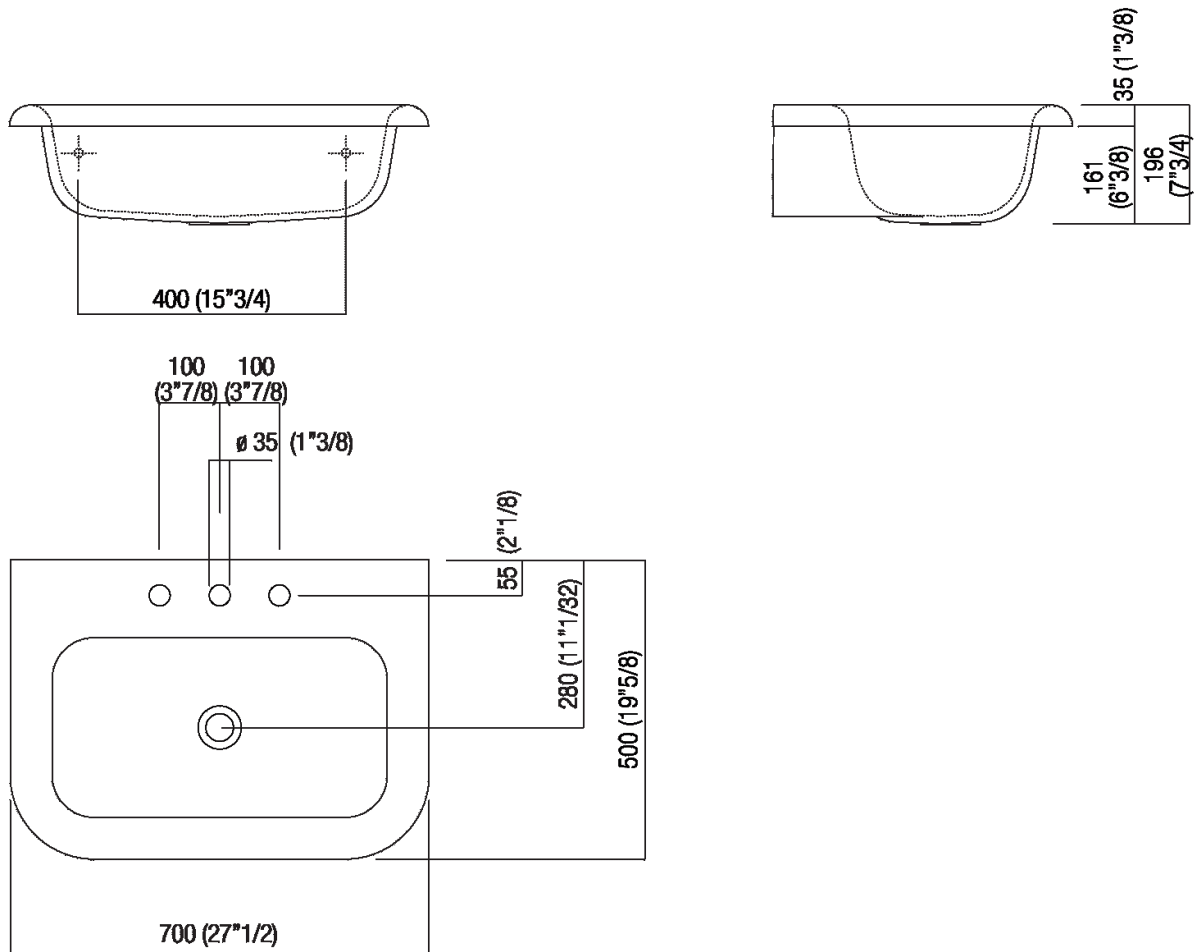

Independent washbasin with three tap holes
 ACER07663R_

design Benedini Associati, 2009

Finishes

-  White/dark grey
-  White/light grey
-  White

Materials

-  Cristalplant® biobased

Washbasin in white or two-coloured Cristalplant®; biobased (soft touch exterior in dark grey RAL7021 or light grey RAL7044), with 3 holes for tapware units. Without overflow, fixing kit included. Designed for waste .MET0563. The washbasin is available in customized colours (15% extra charge).

Height:	19.6 cm	7" 3/4 inches
Width:	70 cm	27" 1/2 inches
Weight:	12 kg	26 lbs
Depth:	50 cm	19" 3/4 inches
Packaging:	60 x 80 x 30 cm	23" 5/8 x 31" 4/8 x 11" 6/8 inches
Total weight:	15 kg	33 lbs

Main dimensions