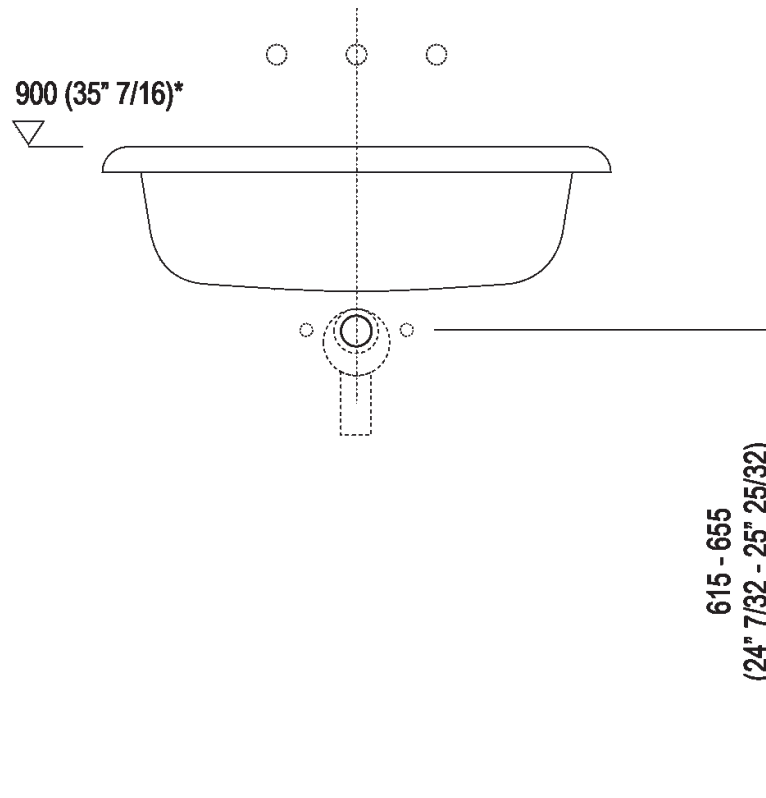

Independent washbasin with three tap holes
 ACER07663R_

design Benedini Associati, 2009

Finishes

-  White/dark grey
-  White/light grey
-  White

Materials

-  Cristalplant® biobased

Washbasin in white or two-coloured Cristalplant®; biobased (soft touch exterior in dark grey RAL7021 or light grey RAL7044), with 3 holes for tapware units. Without overflow, fixing kit included. Designed for waste .MET0563. The washbasin is available in customized colours (15% extra charge).

Height:	19.6 cm	7" 3/4 inches
Width:	70 cm	27" 1/2 inches
Weight:	12 kg	26 lbs
Depth:	50 cm	19" 3/4 inches
Packaging:	60 x 80 x 30 cm	23" 5/8 x 31" 4/8 x 11" 6/8 inches
Total weight:	15 kg	33 lbs

Main dimensions

Installation notes

Scarico per sifone a bottiglia
Drain for bottle trap

***h.consigliata / advised h.**

Installation notes

Scarico per sifone ad incasso
Drain for concealed waste trap

***h.consigliata / advised h.**

Installation notes

Scarico per sifone ad incasso e piletta con canotto fisso
Drain for concealed waste trap with not adjustable pipe

***h.consigliata / advised h.**