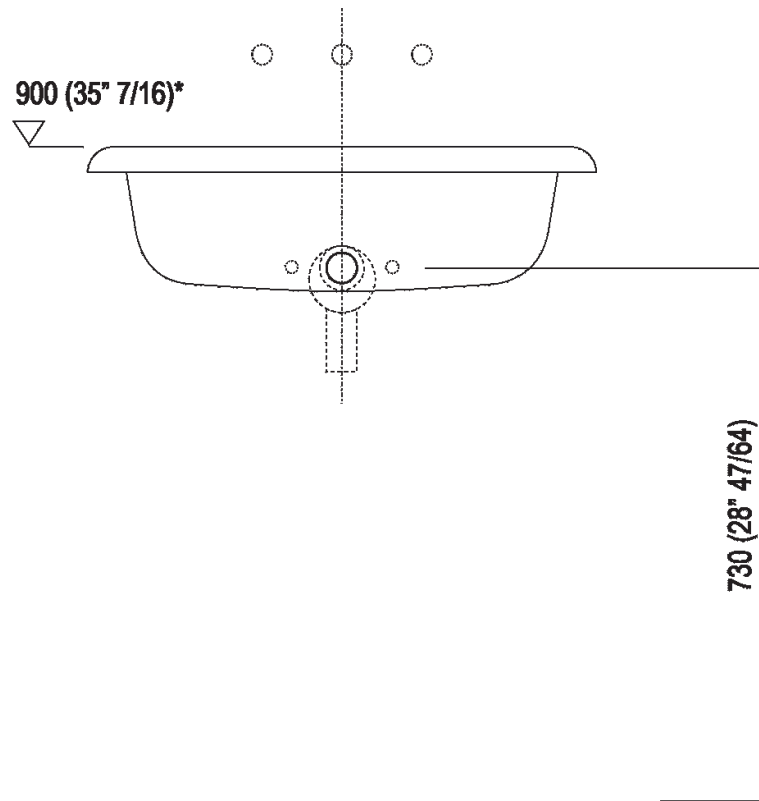

Height:	19.6 cm	7" 3/4 inches
Width:	70 cm	27" 1/2 inches
Weight:	12 kg	26 lbs
Depth:	50 cm	19" 3/4 inches
Packaging:	60 x 80 x 30 cm	23" 5/8 x 31" 4/8 x 11" 6/8 inches
Total weight:	15 kg	33 lbs

Main dimensions

Installation notes

Scarico per sifone a bottiglia
Drain for bottle trap

***h.consigliata / advised h.**

Installation notes

Scarico per sifone ad incasso
Drain for concealed waste trap

***h.consigliata / advised h.**

Installation notes

Scarico per sifone ad incasso e piletta con canotto fisso
Drain for concealed waste trap with not adjustable pipe

***h.consigliata / advised h.**