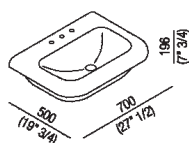

Independent washbasin with three tap holes
 ACER07663R_

design Benedini Associati, 2009

Finishes

-  White/dark grey
-  White/light grey
-  White

Materials

-  Cristalplant® biobased

Washbasin in white or two-coloured Cristalplant®; biobased (soft touch exterior in dark grey RAL7021 or light grey RAL7044), with 3 holes for tapware units. Without overflow, fixing kit included. Designed for waste .MET0563. The washbasin is available in customized colours (15% extra charge).

Height:	19.6 cm	7" 3/4 inches
Width:	70 cm	27" 1/2 inches
Weight:	12 kg	26 lbs
Depth:	50 cm	19" 3/4 inches
Packaging:	60 x 80 x 30 cm	23" 5/8 x 31" 4/8 x 11" 6/8 inches
Total weight:	15 kg	33 lbs

Main dimensions