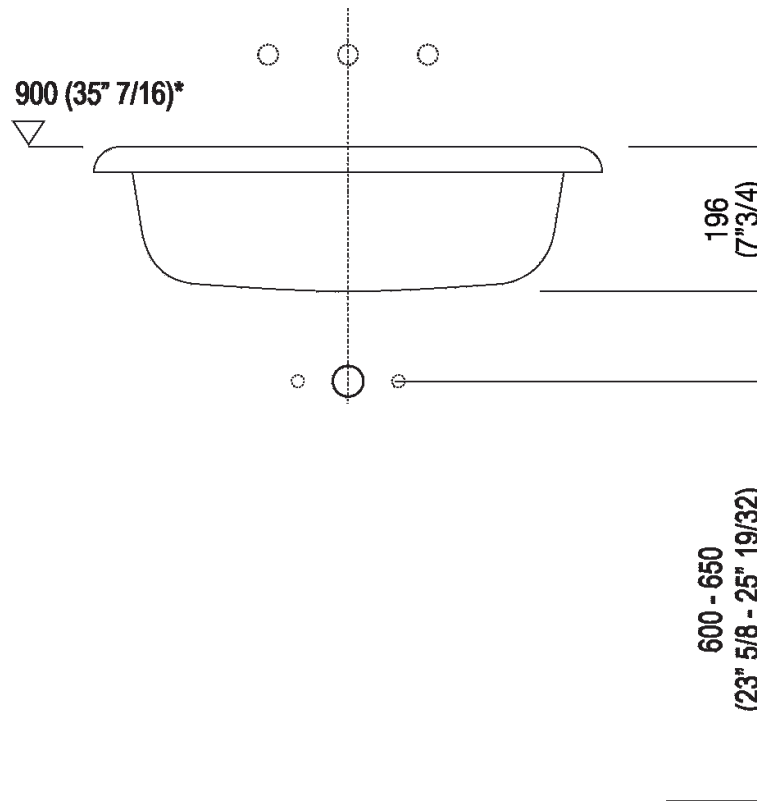

Installation notes

Scarico per sifone a bottiglia
Drain for bottle trap

*h.consigliata / advised h.