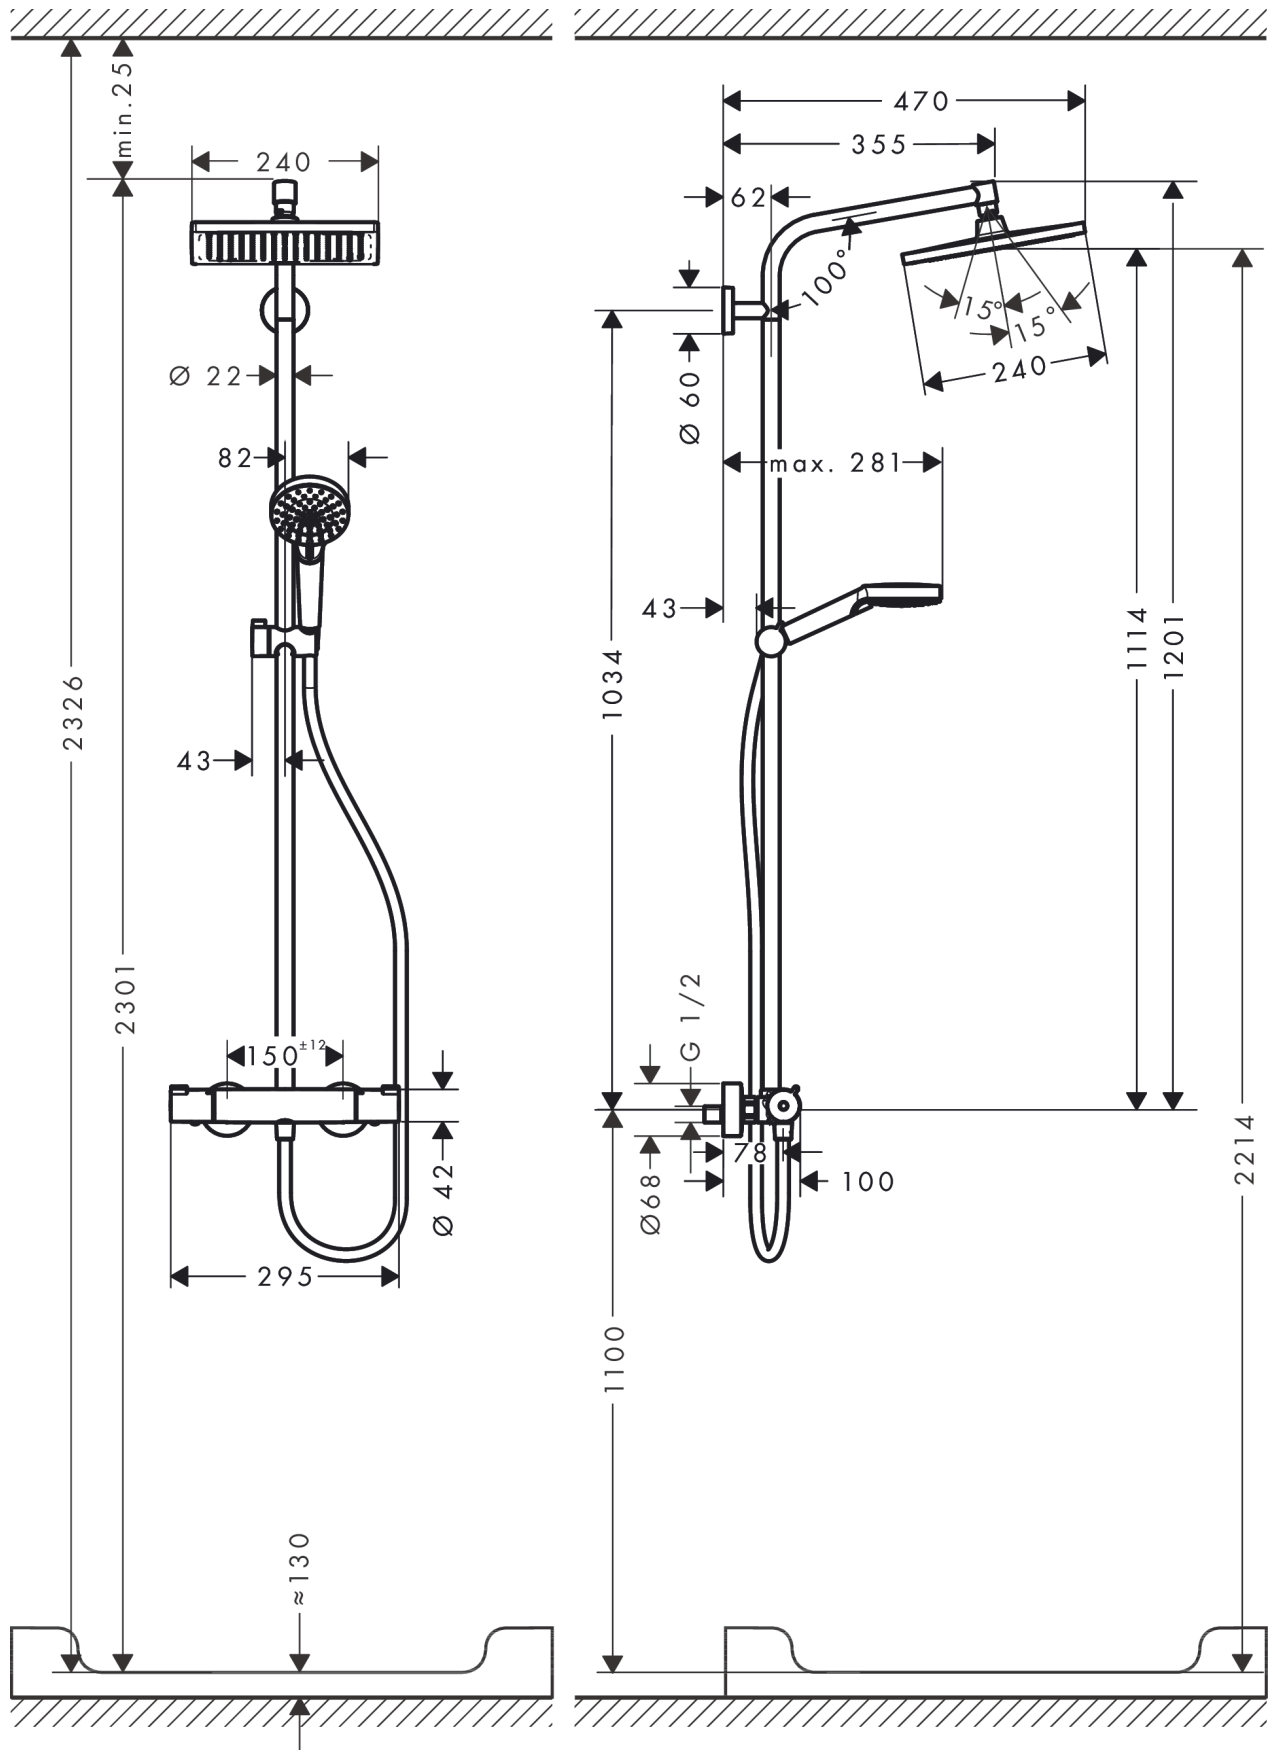

Crometta E
Showerpipe 240 1jet with thermostat
 Surfaces: **Chrome** Article Number: **27271000**

Flowchart

Crometta E
Showerpipe 240 1jet with thermostat
 Surfaces: **Chrome** Article Number: **27271000**

Installation examples

Crometta E
Showerpipe 240 1jet with thermostat
 Surfaces: **Chrome** Article Number: **27271000**

Exploded Drawing

Year of production: >04/16

Crometta E

Showerpipe 240 1jet with thermostat

Surfaces: **Chrome** Article Number: **27271000**

Spare part list

Year of production: >04/16

Pos.	Description	Article Number	Price	PU
1	mounting set	96179000	-	1
2	tile-matching-disk	95239000	-	1
3	O-Ring 50x2	98187000	-	1
4	wall flange	95688000	-	1
5	escutcheon Ø 60 mm	95692000	-	1
6	O-ring 20x2	98165000	-	1
7	screw	92137000	-	1
8	sleeve	92166000	-	1
9	hollow set screw M6x5	98447000	-	1
10	shower arm	93072000	-	1
11	filter insert	97708000	-	1
12	head shower	26726000	-	1
13	O-ring 15x2,5	98131000	-	1
14	pipe 1000 mm	96743000	-	1
15	pipe 1200 mm	95665000	-	1
16	pipe 1450 mm	96770000	-	1
17	O-ring 12x2,25	98382000	-	1
18	support, assy	92366000	-	1
19	handshower	26330400	-	1
20	shower hose Isiflex'B 1,60 m	28276000	-	1
21	seal	98058000	-	1
22	O-ring 14x2	98129000	-	1
23	Thermostat	93352000	-	1
24	handle	92836000	-	1
25	cover cap	95433000	-	1
26	safety set for temperature control	95041000	-	1
27	thermostat cartridge	94282000	-	1
28	stop ring for flow control	98674000	-	1
29	shut off unit with selector	96509000	-	1
30	set of nuts	96157000	-	1
31	non return valve (pressure-resistant up to 2 MPa)	93136000	-	1
32	non return valve	96737000	-	1
33	O-ring 17x1,5	98137000	-	1
34	filter packing	96922000	-	1
35	escutcheon Ø 68 mm	96467000	-	1
36	set of S-unions (±12 mm)	94140000	-	1
37	noise reduction	96429000	-	1