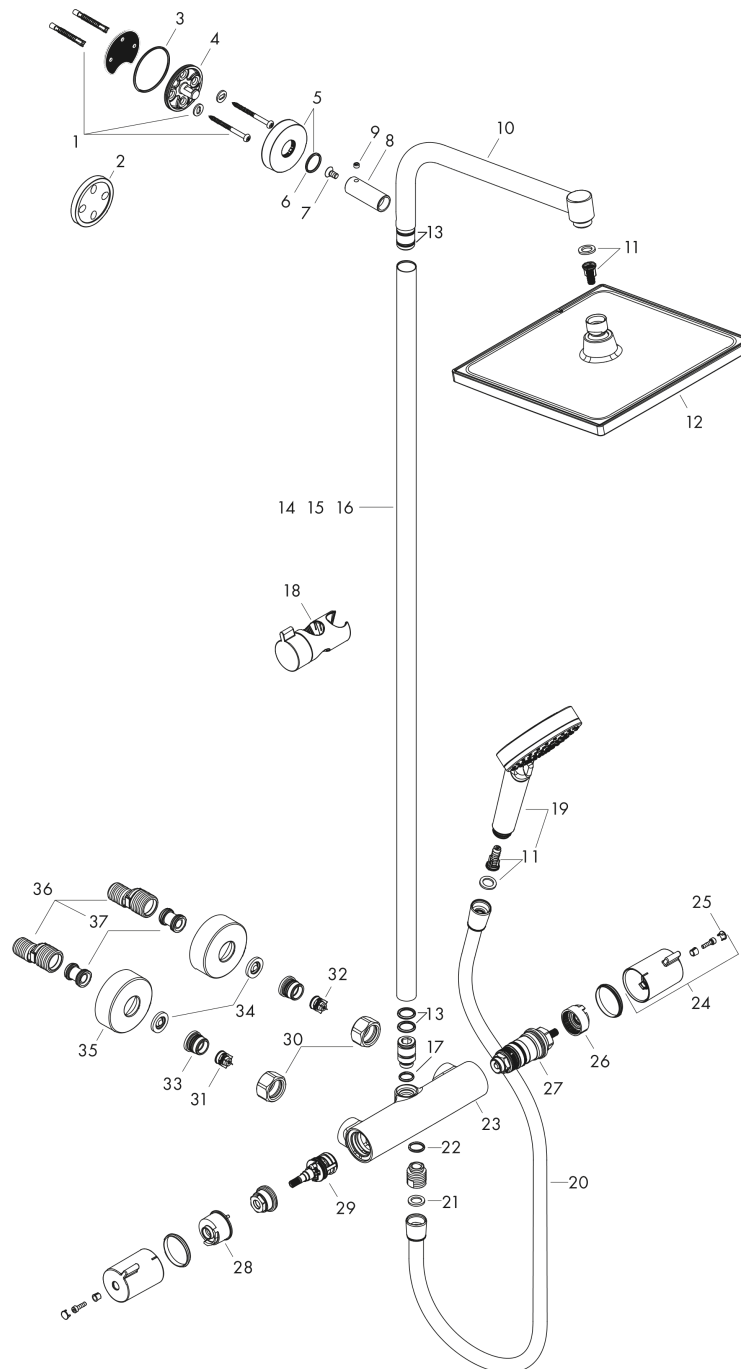

Crometta E
Showerpipe 240 1jet with thermostat
 Surfaces: **Chrome** Article Number: **27271000**

Flowchart

Crometta E
Showerpipe 240 1jet with thermostat
 Surfaces: **Chrome** Article Number: **27271000**

Installation examples

Crometta E
Showerpipe 240 1jet with thermostat
 Surfaces: **Chrome** Article Number: **27271000**

Exploded Drawing

Year of production: >04/16

Crometta E

Showerpipe 240 1jet with thermostat

Surfaces: **Chrome** Article Number: **27271000**

Spare part list

Year of production: >04/16

Pos.	Description	Article Number	Price	PU
1	mounting set	96179000	-	1
2	tile-matching-disk	95239000	-	1
3	O-Ring 50x2	98187000	-	1
4	wall flange	95688000	-	1
5	escutcheon Ø 60 mm	95692000	-	1
6	O-ring 20x2	98165000	-	1
7	screw	92137000	-	1
8	sleeve	92166000	-	1
9	hollow set screw M6x5	98447000	-	1
10	shower arm	93072000	-	1
11	filter insert	97708000	-	1
12	head shower	26726000	-	1
13	O-ring 15x2,5	98131000	-	1
14	pipe 1000 mm	96743000	-	1
15	pipe 1200 mm	95665000	-	1
16	pipe 1450 mm	96770000	-	1
17	O-ring 12x2,25	98382000	-	1
18	support, assy	92366000	-	1
19	handshower	26330400	-	1
20	shower hose Isiflex'B 1,60 m	28276000	-	1
21	seal	98058000	-	1
22	O-ring 14x2	98129000	-	1
23	Thermostat	93352000	-	1
24	handle	92836000	-	1
25	cover cap	95433000	-	1
26	safety set for temperature control	95041000	-	1
27	thermostat cartridge	94282000	-	1
28	stop ring for flow control	98674000	-	1
29	shut off unit with selector	96509000	-	1
30	set of nuts	96157000	-	1
31	non return valve (pressure-resistant up to 2 MPa)	93136000	-	1
32	non return valve	96737000	-	1
33	O-ring 17x1,5	98137000	-	1
34	filter packing	96922000	-	1
35	escutcheon Ø 68 mm	96467000	-	1
36	set of S-unions (±12 mm)	94140000	-	1
37	noise reduction	96429000	-	1