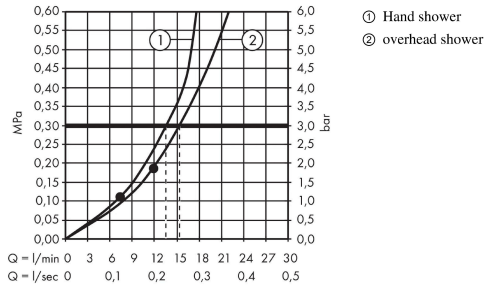

Crometta E
Showerpipe 240 1jet with thermostat
 Surfaces: **Chrome** Article Number: **27271000**

Flowchart

Crometta E
Showerpipe 240 1jet with thermostat
 Surfaces: **Chrome** Article Number: **27271000**