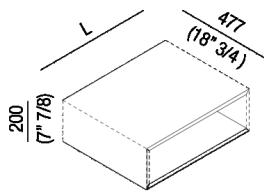

Open compartment

ALG2_

design Benedini Associati, 2015

Materials

Wood

The open compartments have standard dimensions of 40 (15"3/7) or 60 cm (23"5/8) length are available in the same finish as the casing.

Height: 20 cm 7" 7/8 inches

Depth: 47.7 cm 18" 3/4 inches

Note: Other than the standard measurements, special dimensions are possible.